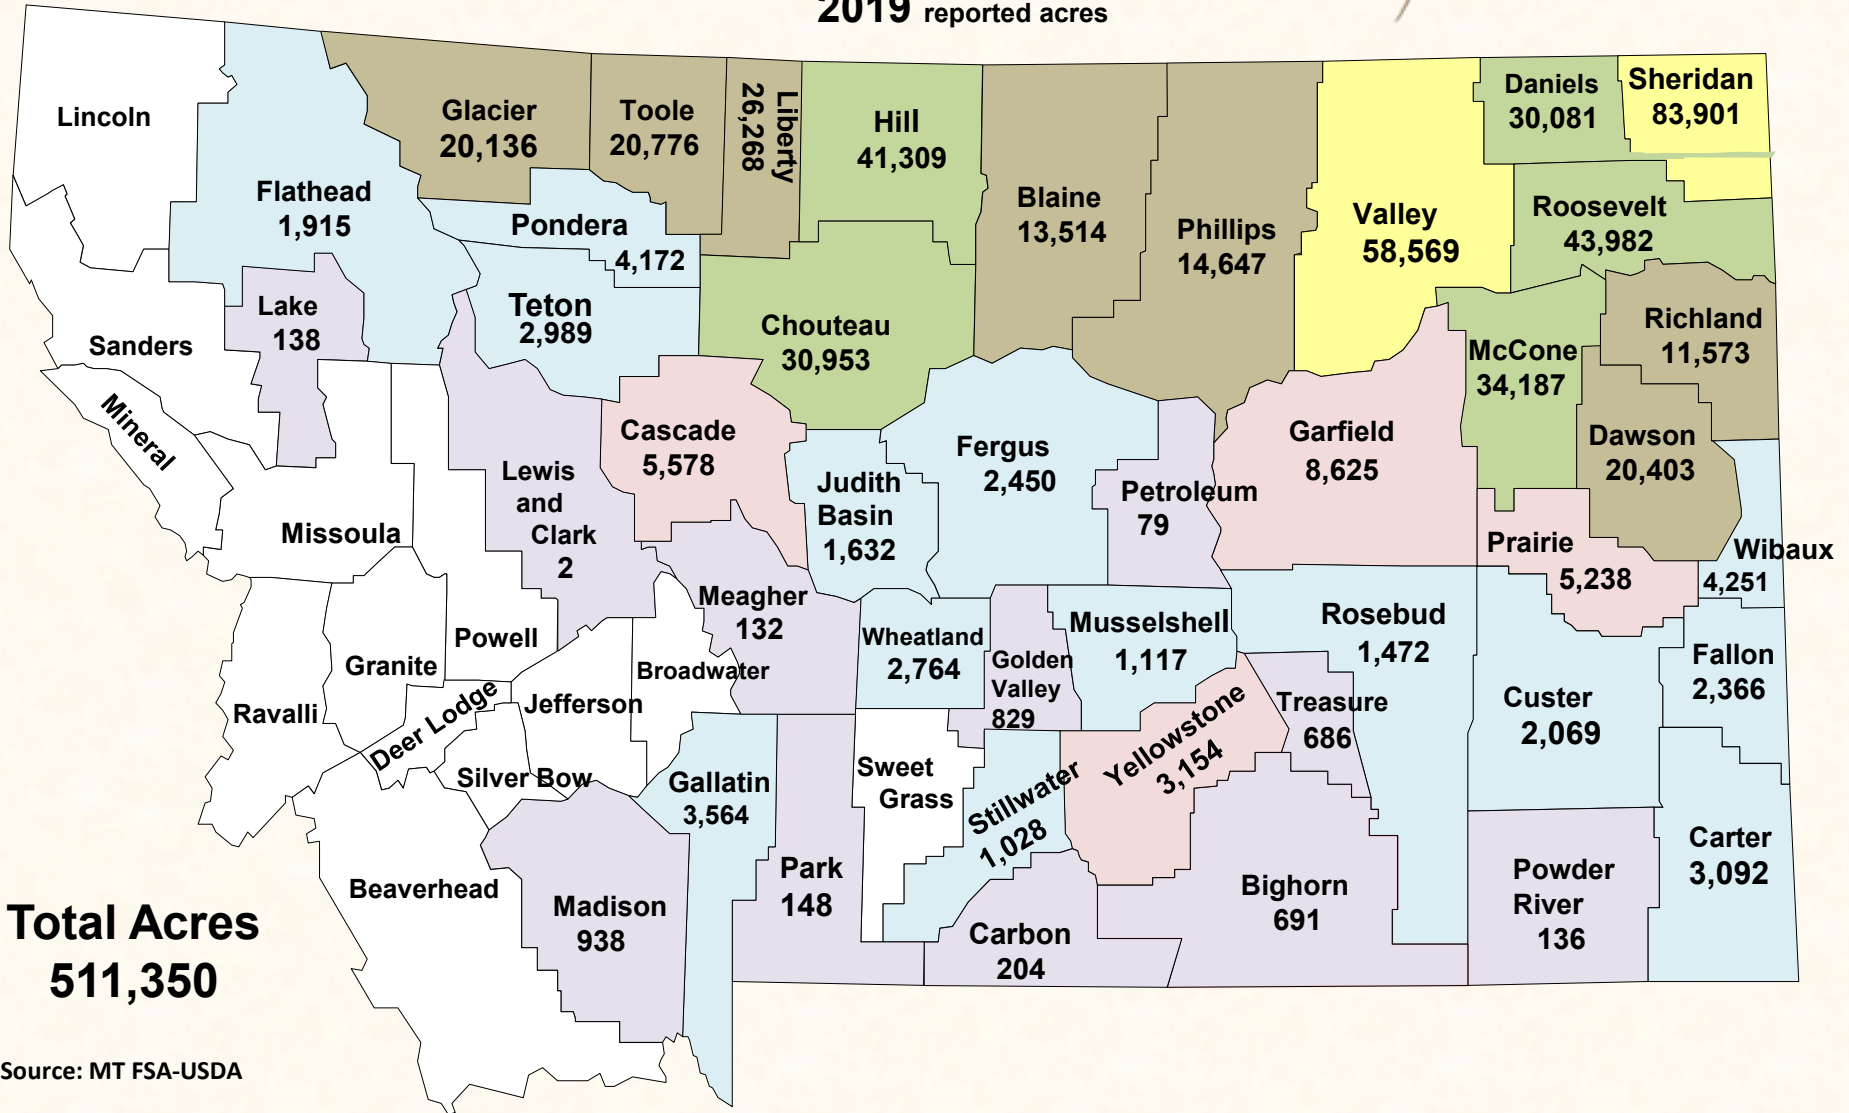

Montana Pea Acreage

2019 reported acres

Total Acres
511,350

Source: MT FSA-USDA

Montana Lentil Acreage

2019 reported acres

Source: MT FSA-USDA

Montana Chickpea Acreage

2019 reported acres

Total Acres
193,075

Source: MT FSA-USDA