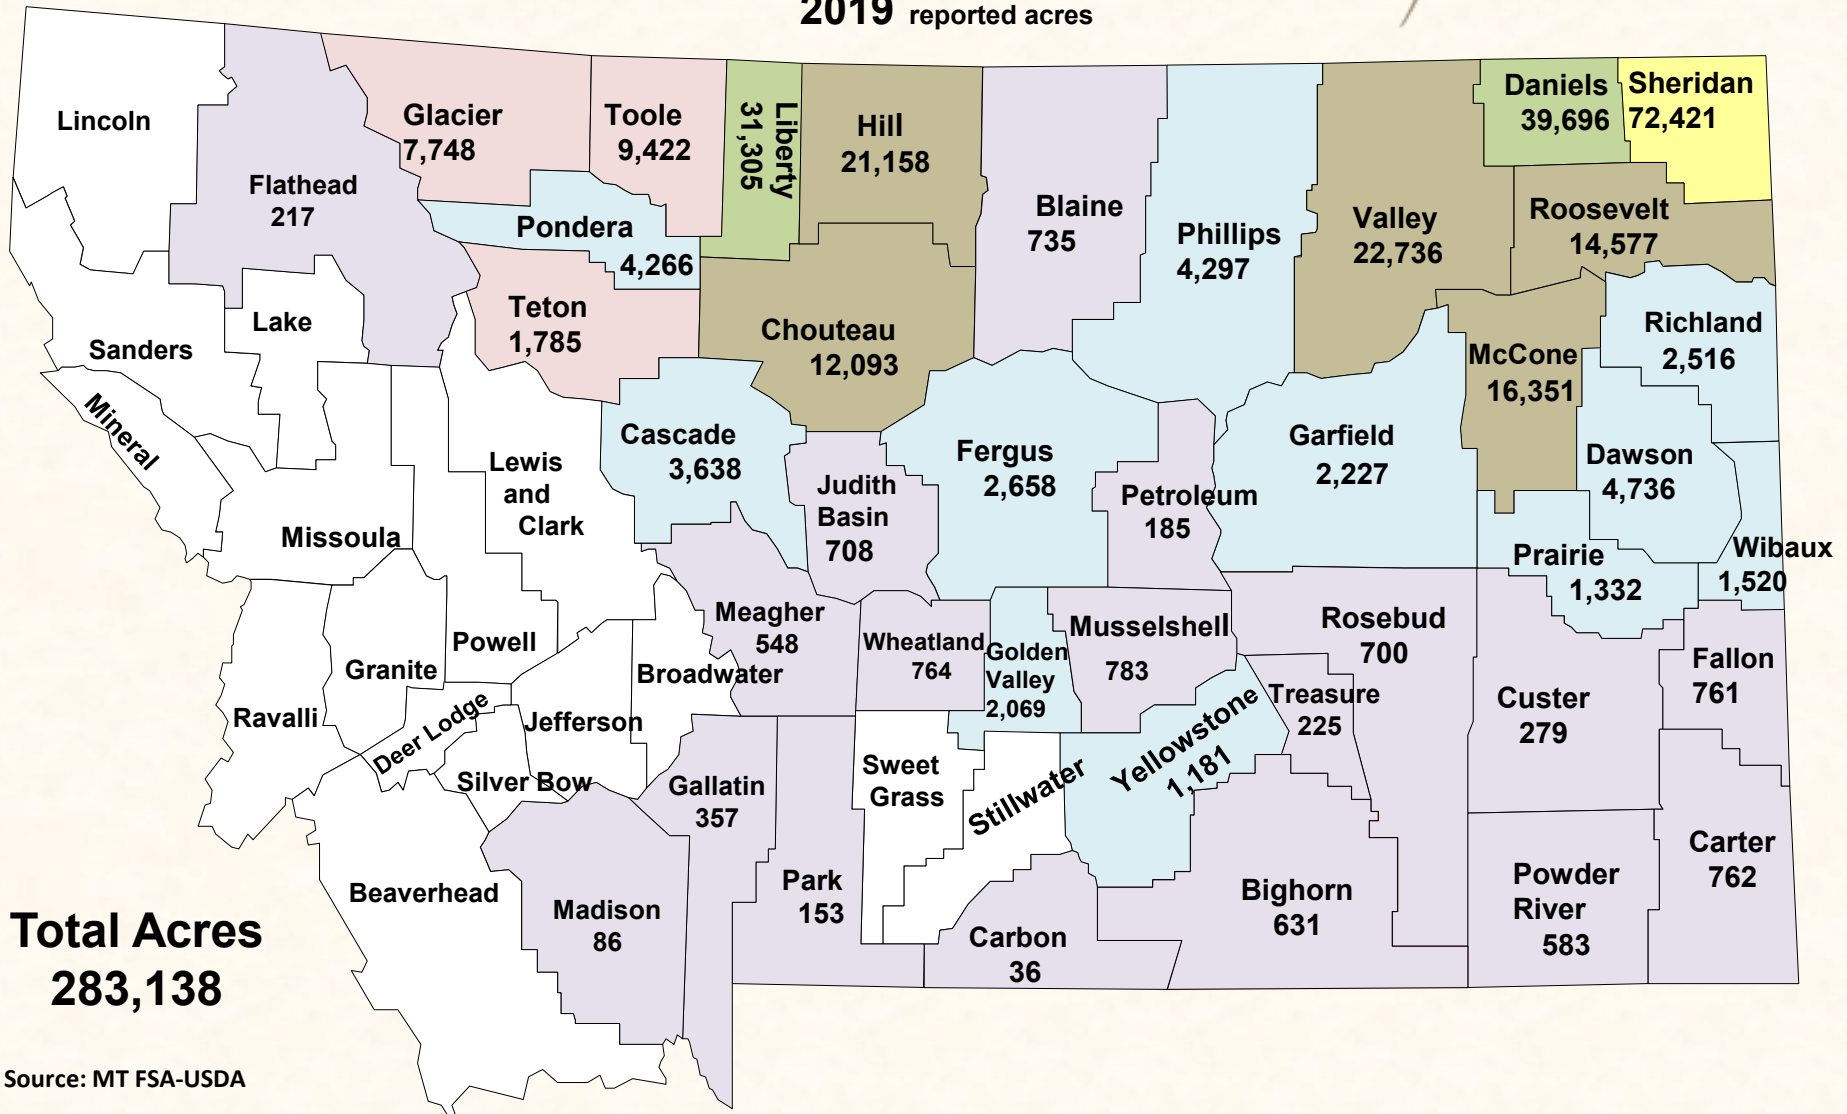

Montana Pea Acreage

2019 reported acres

Total Acres
511,350

Source: MT FSA-USDA

Montana Lentil Acreage

2019 reported acres

Source: MT FSA-USDA

Montana Chickpea Acreage

2019 reported acres

Total Acres
193,075

Source: MT FSA-USDA