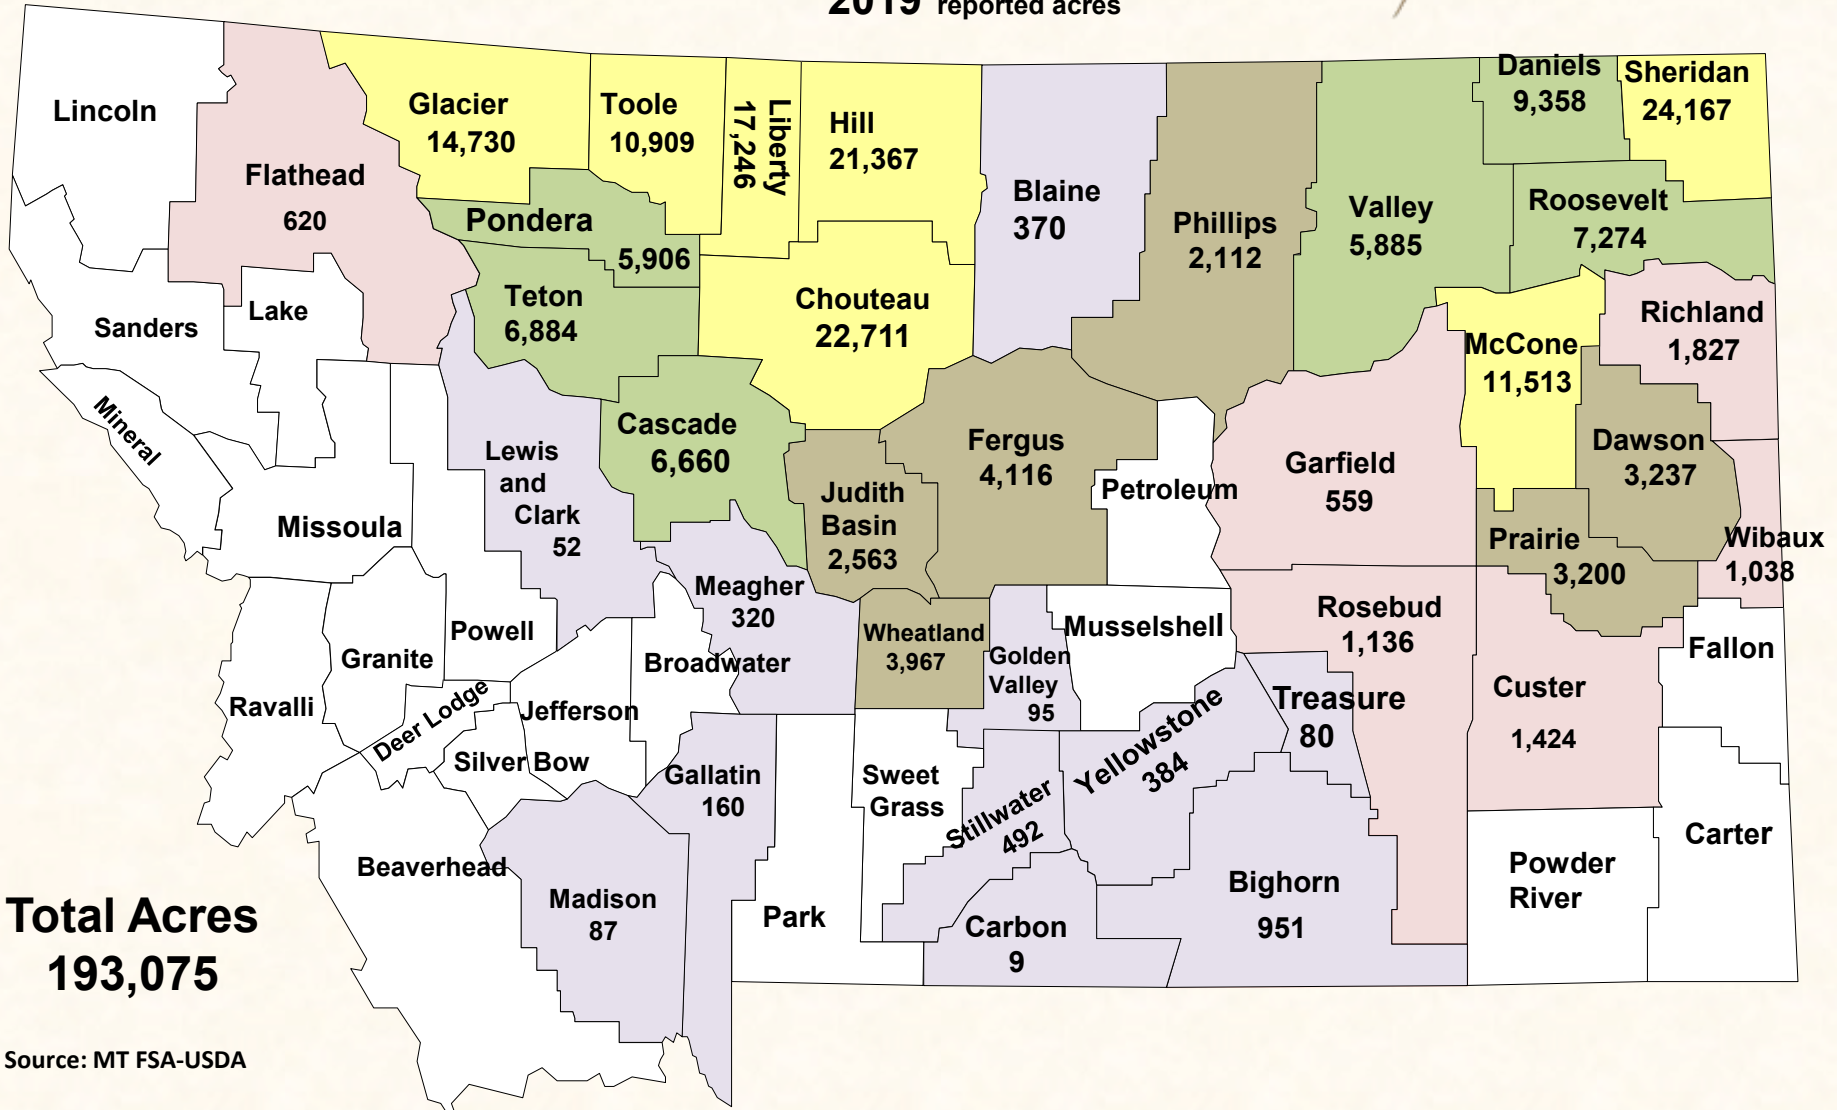

Montana Pea Acreage

2019 reported acres

Total Acres
511,350

Source: MT FSA-USDA

Montana Lentil Acreage

2019 reported acres

Source: MT FSA-USDA

Montana Chickpea Acreage

2019 reported acres

Total Acres
193,075

Source: MT FSA-USDA