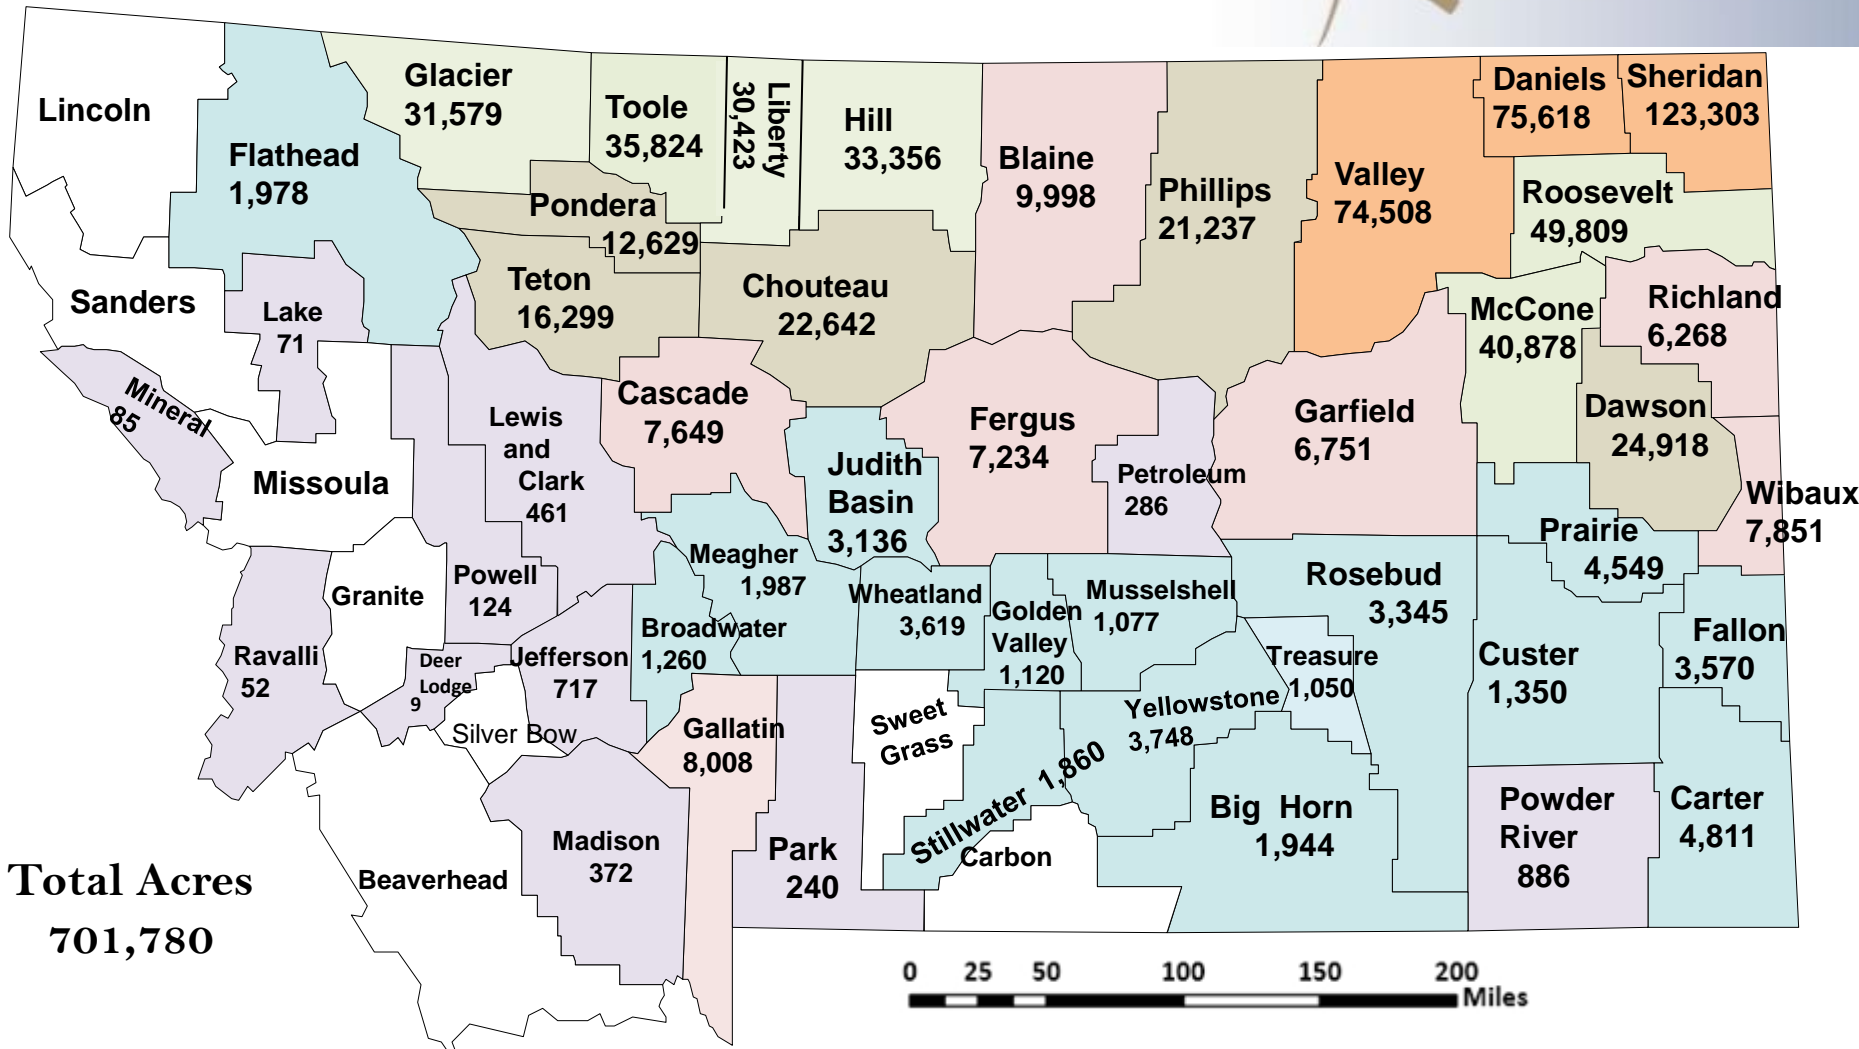

Pulse Acres Montana 2014

**Total Acres
701,780**

Source: MT FSA-USDA

Field Pea Acreage Montana 2014

Lentil Acreage Montana 2014

Total Acres
126,602

Chickpea Acreage

Montana 2014