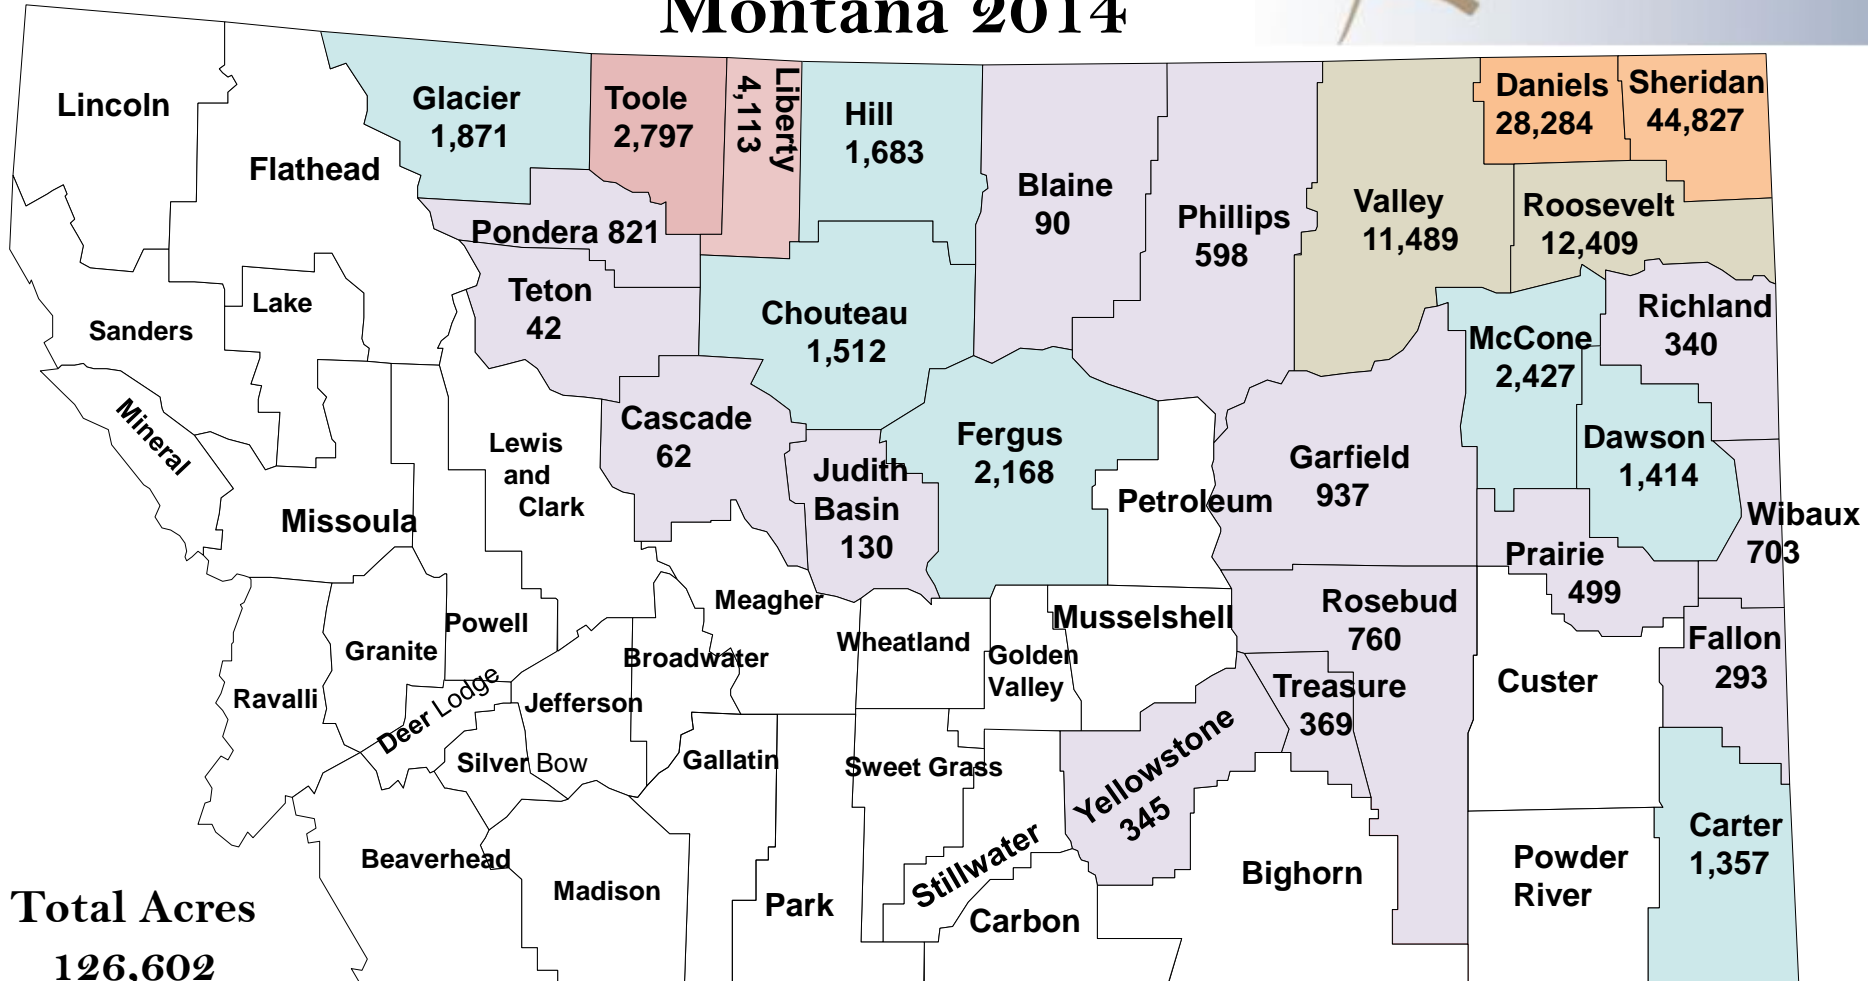

Pulse Acres Montana 2014

**Total Acres
701,780**

Source: MT FSA-USDA

Field Pea Acreage Montana 2014

Lentil Acreage Montana 2014

Total Acres
126,602

Chickpea Acreage

Montana 2014