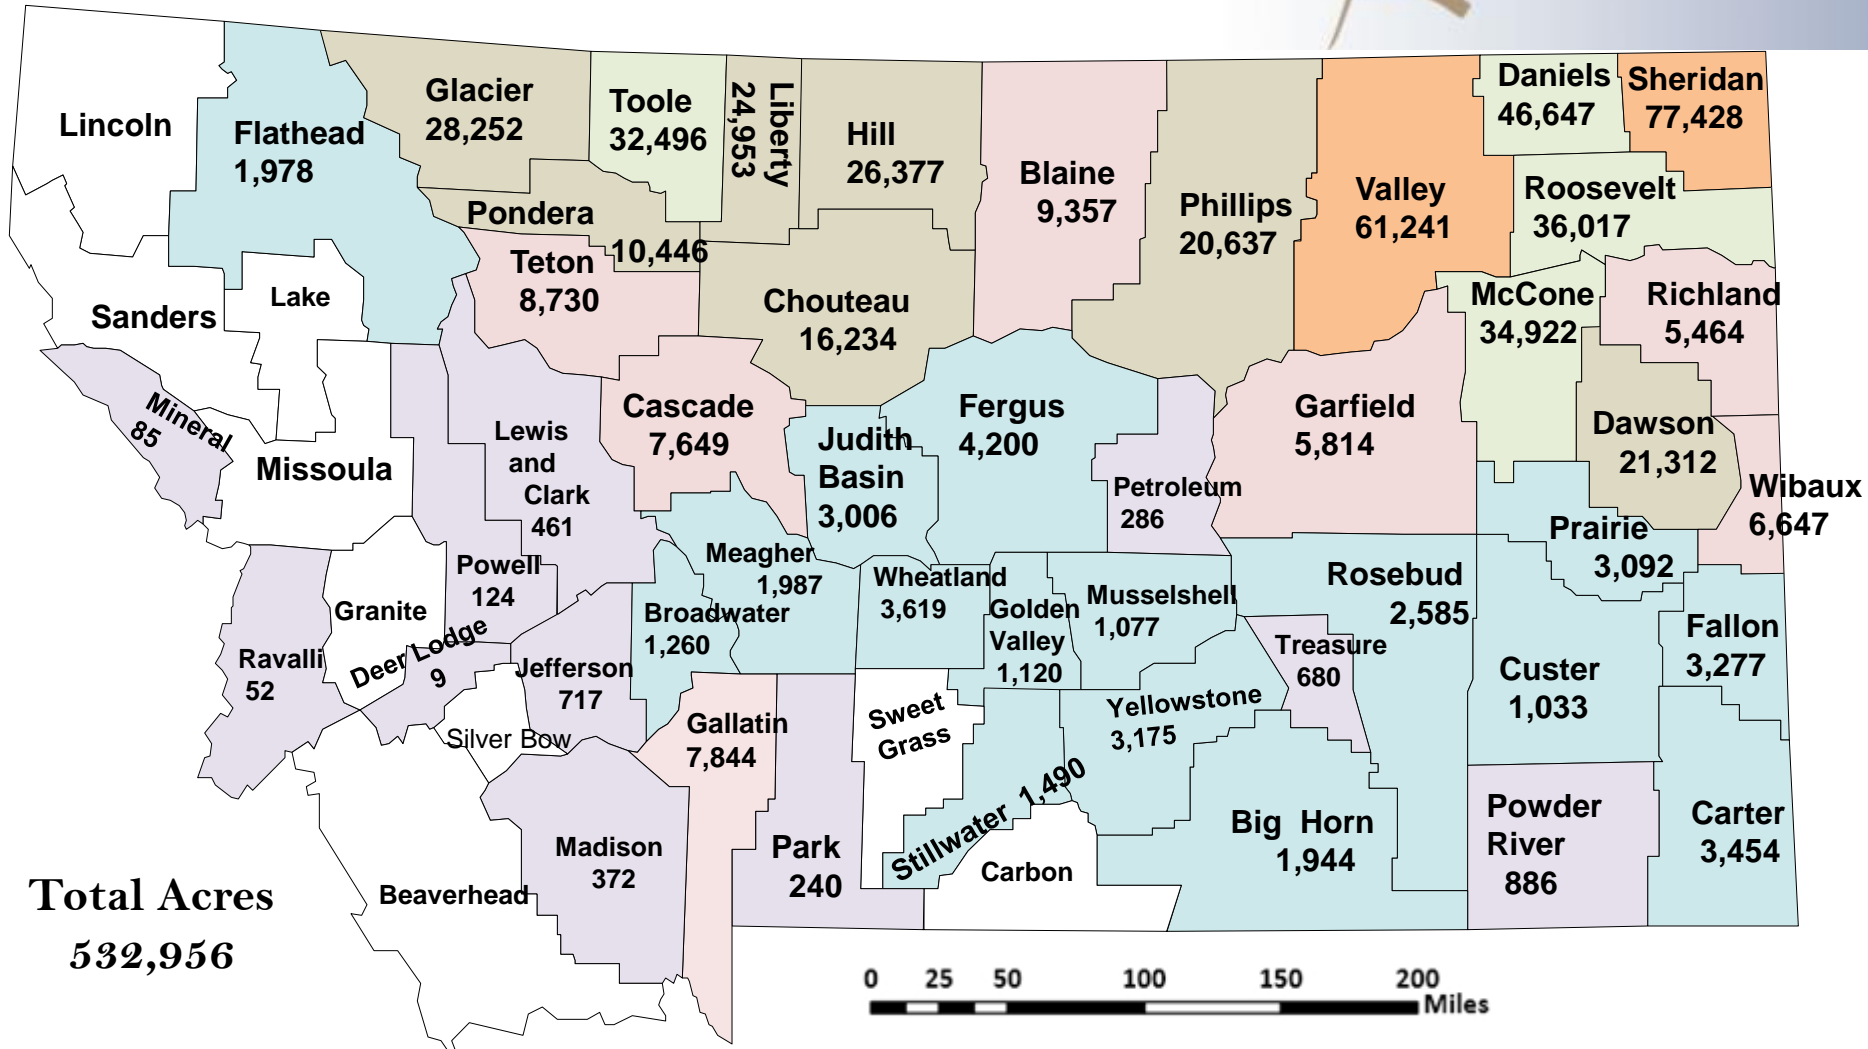

Pulse Acres Montana 2014

**Total Acres
701,780**

Source: MT FSA-USDA

Field Pea Acreage Montana 2014

Lentil Acreage Montana 2014

Total Acres
126,602

Chickpea Acreage

Montana 2014