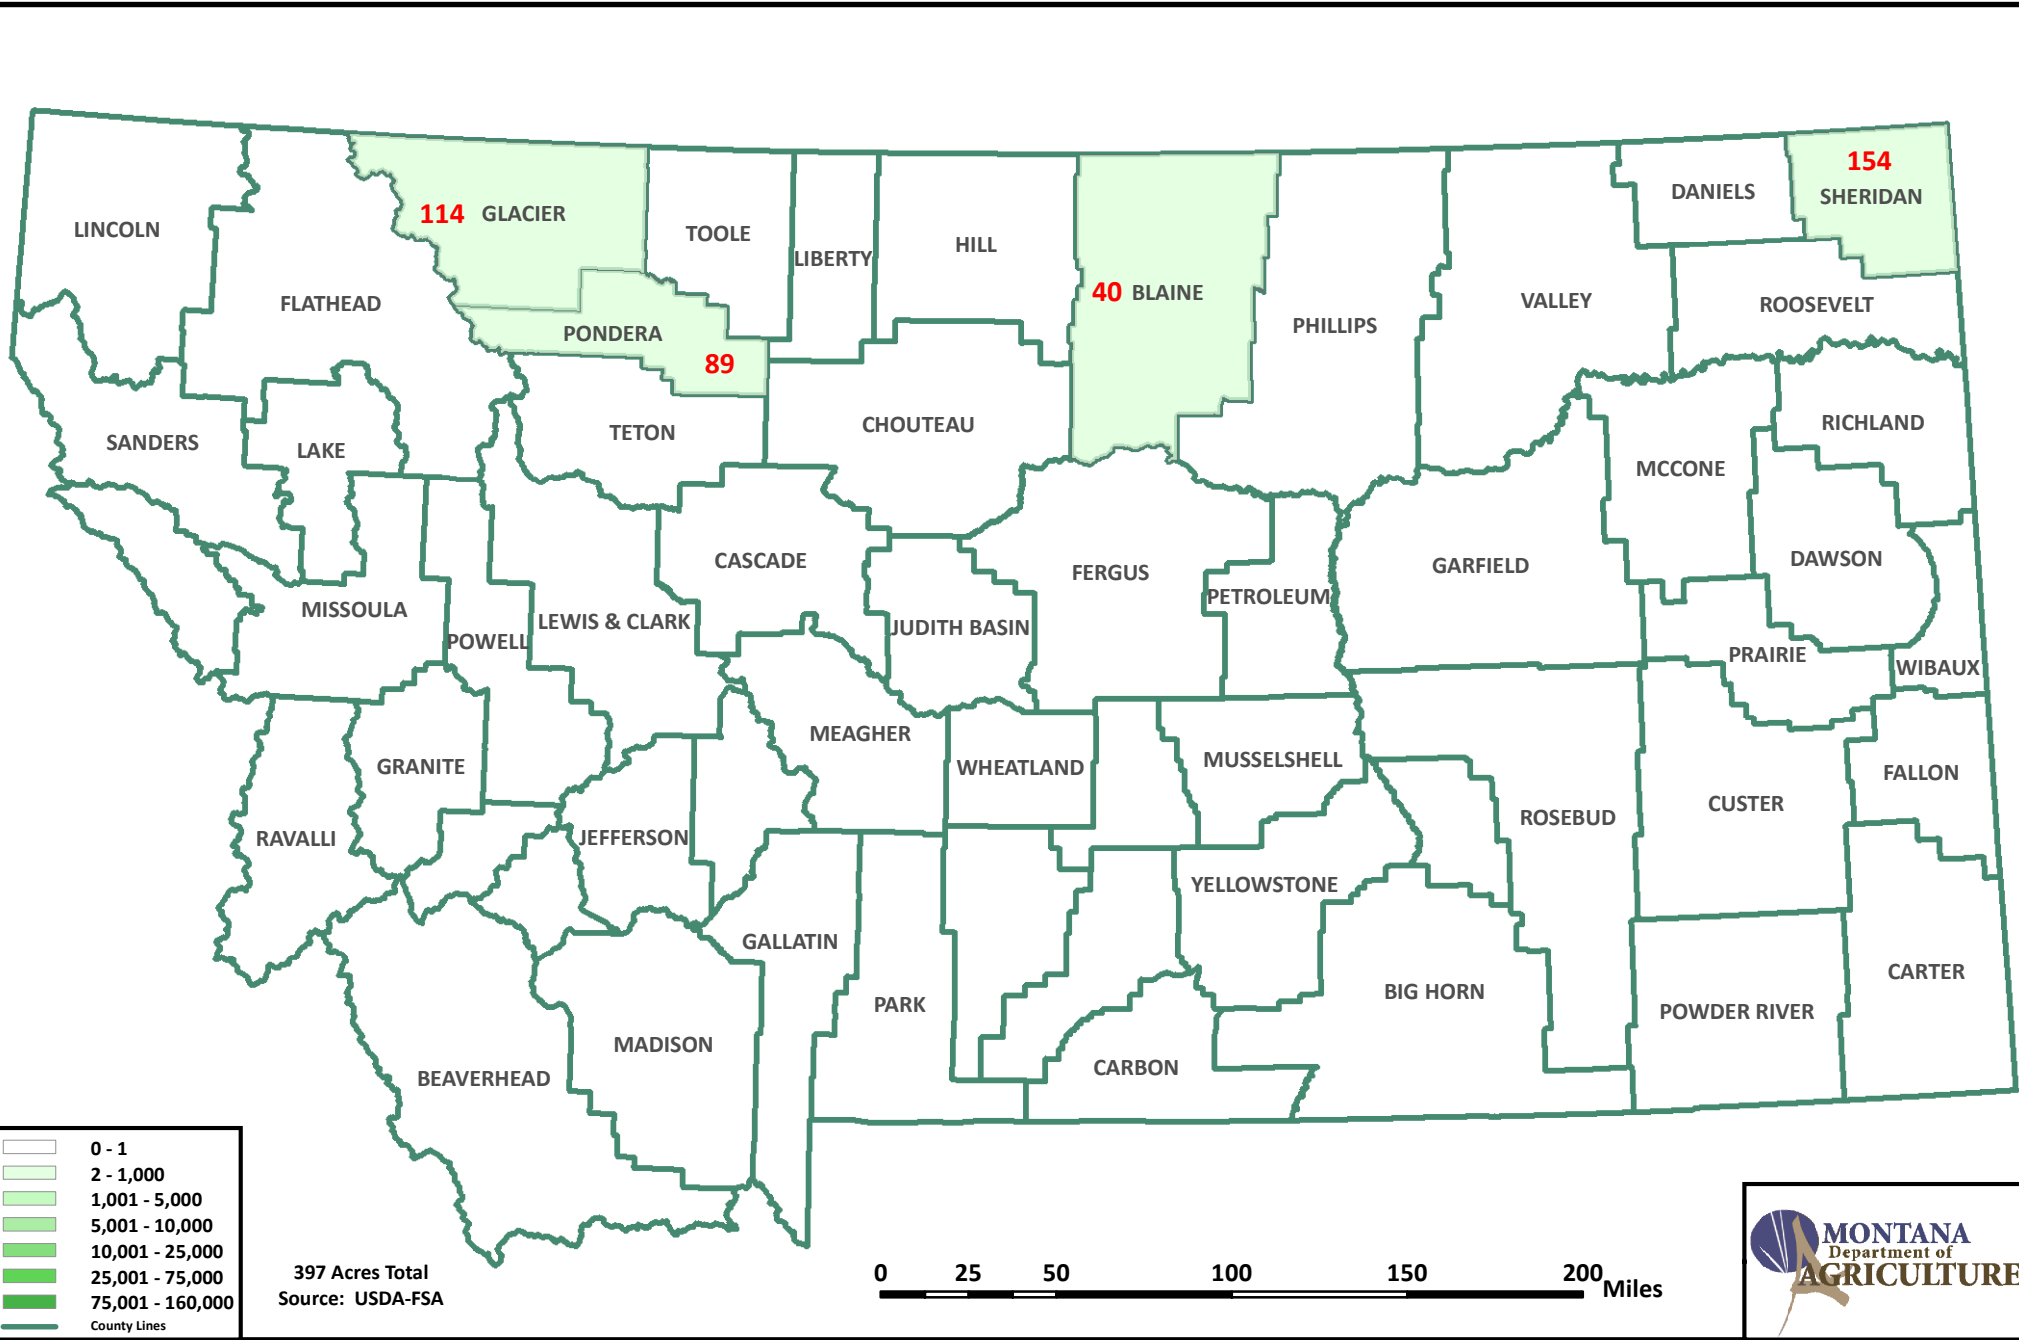

2013 MONTANA IRRIGATED LENTIL CROP ACREAGE