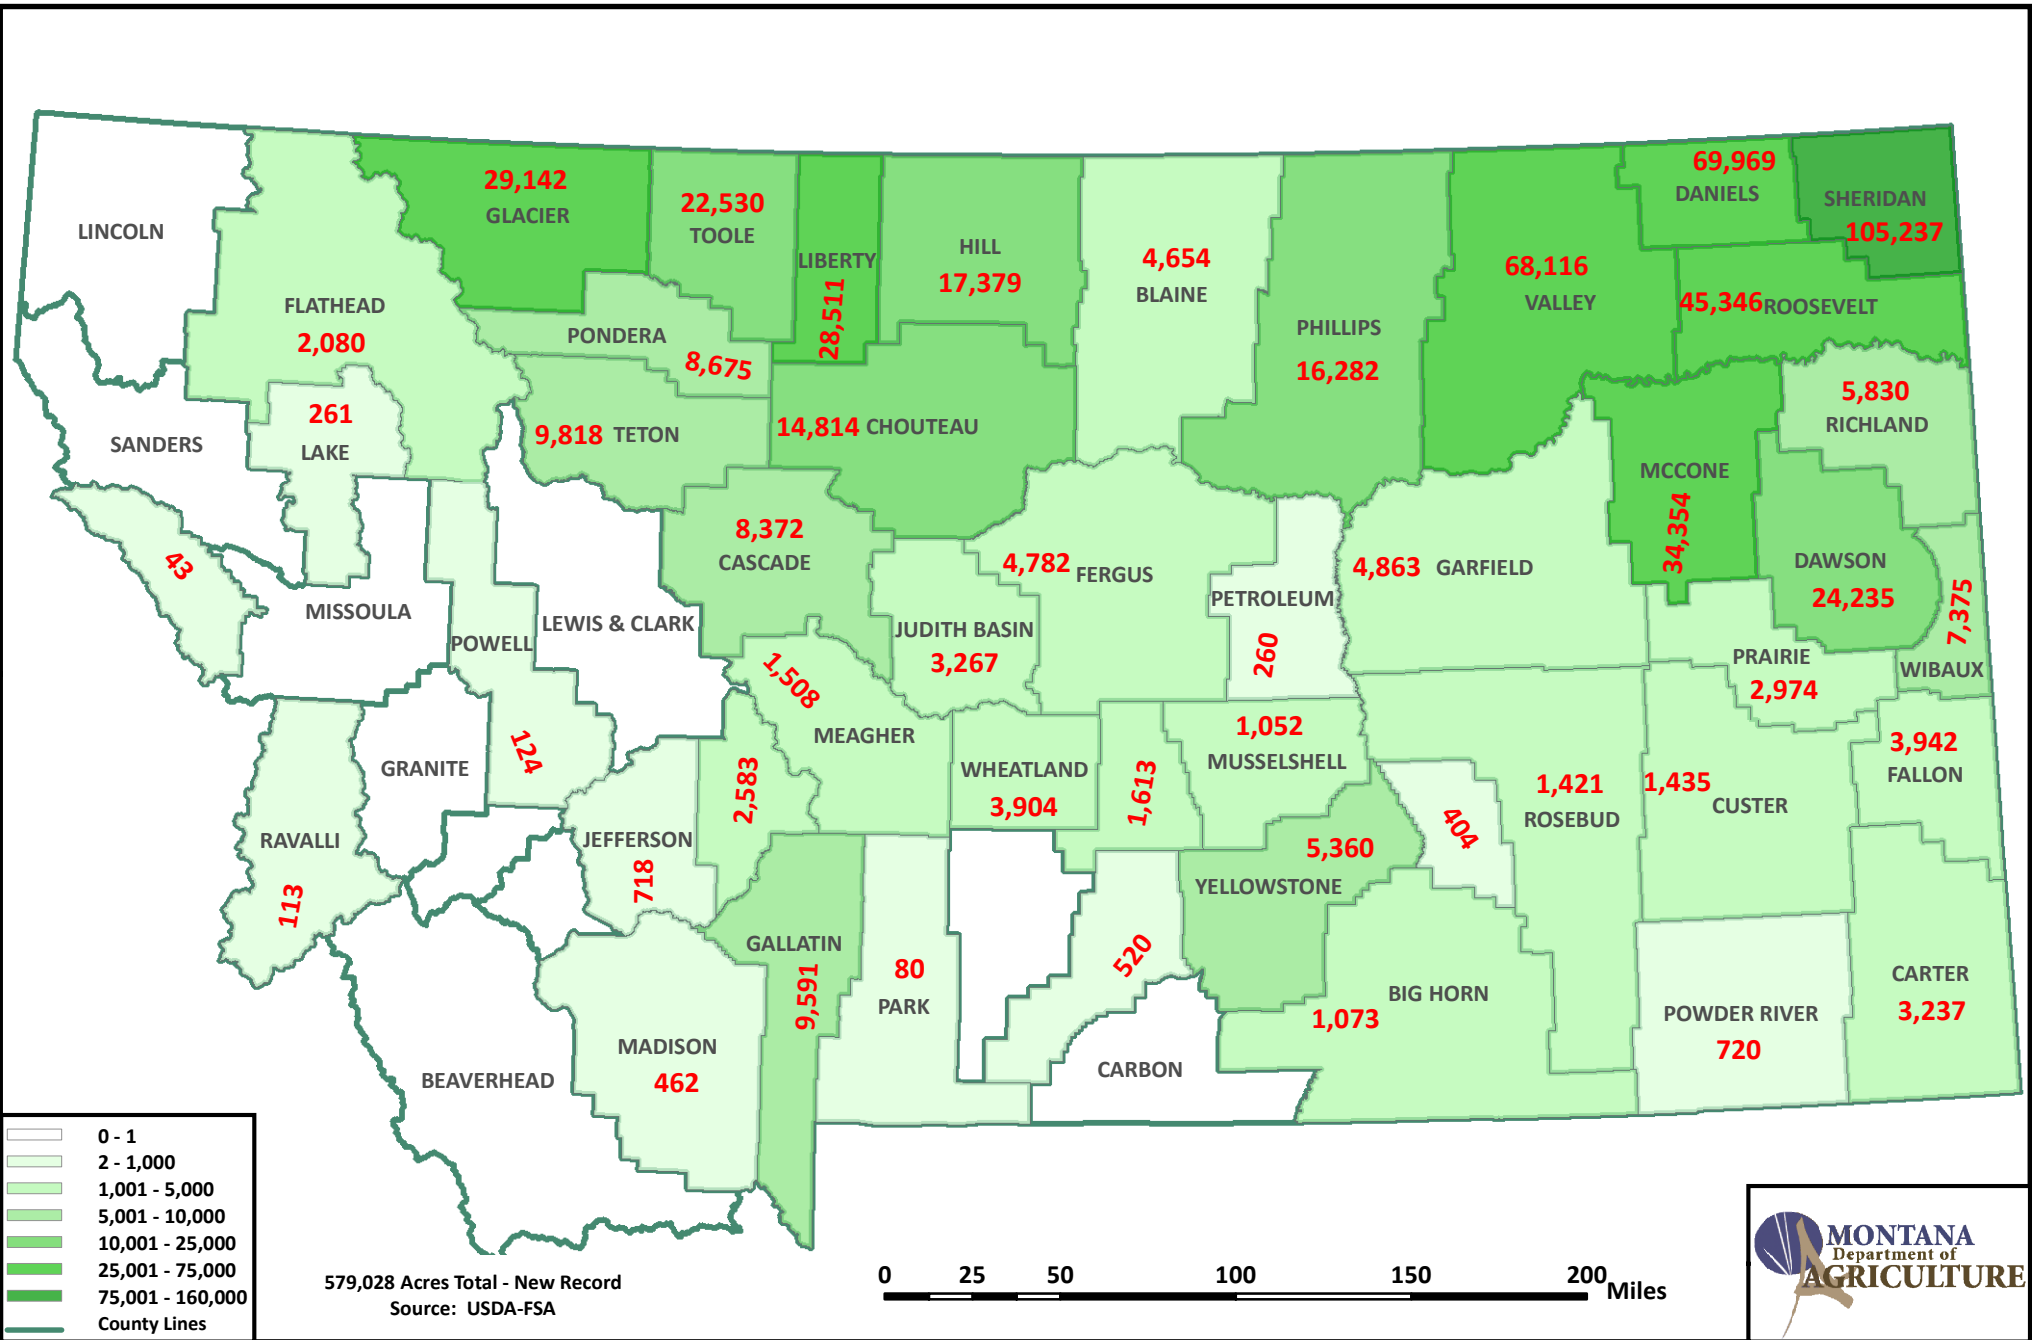

# 2013 MONTANA PULSE CROP ACREAGE

# 2013 MONTANA PULSE CROP ACREAGE (FOR GRAIN)