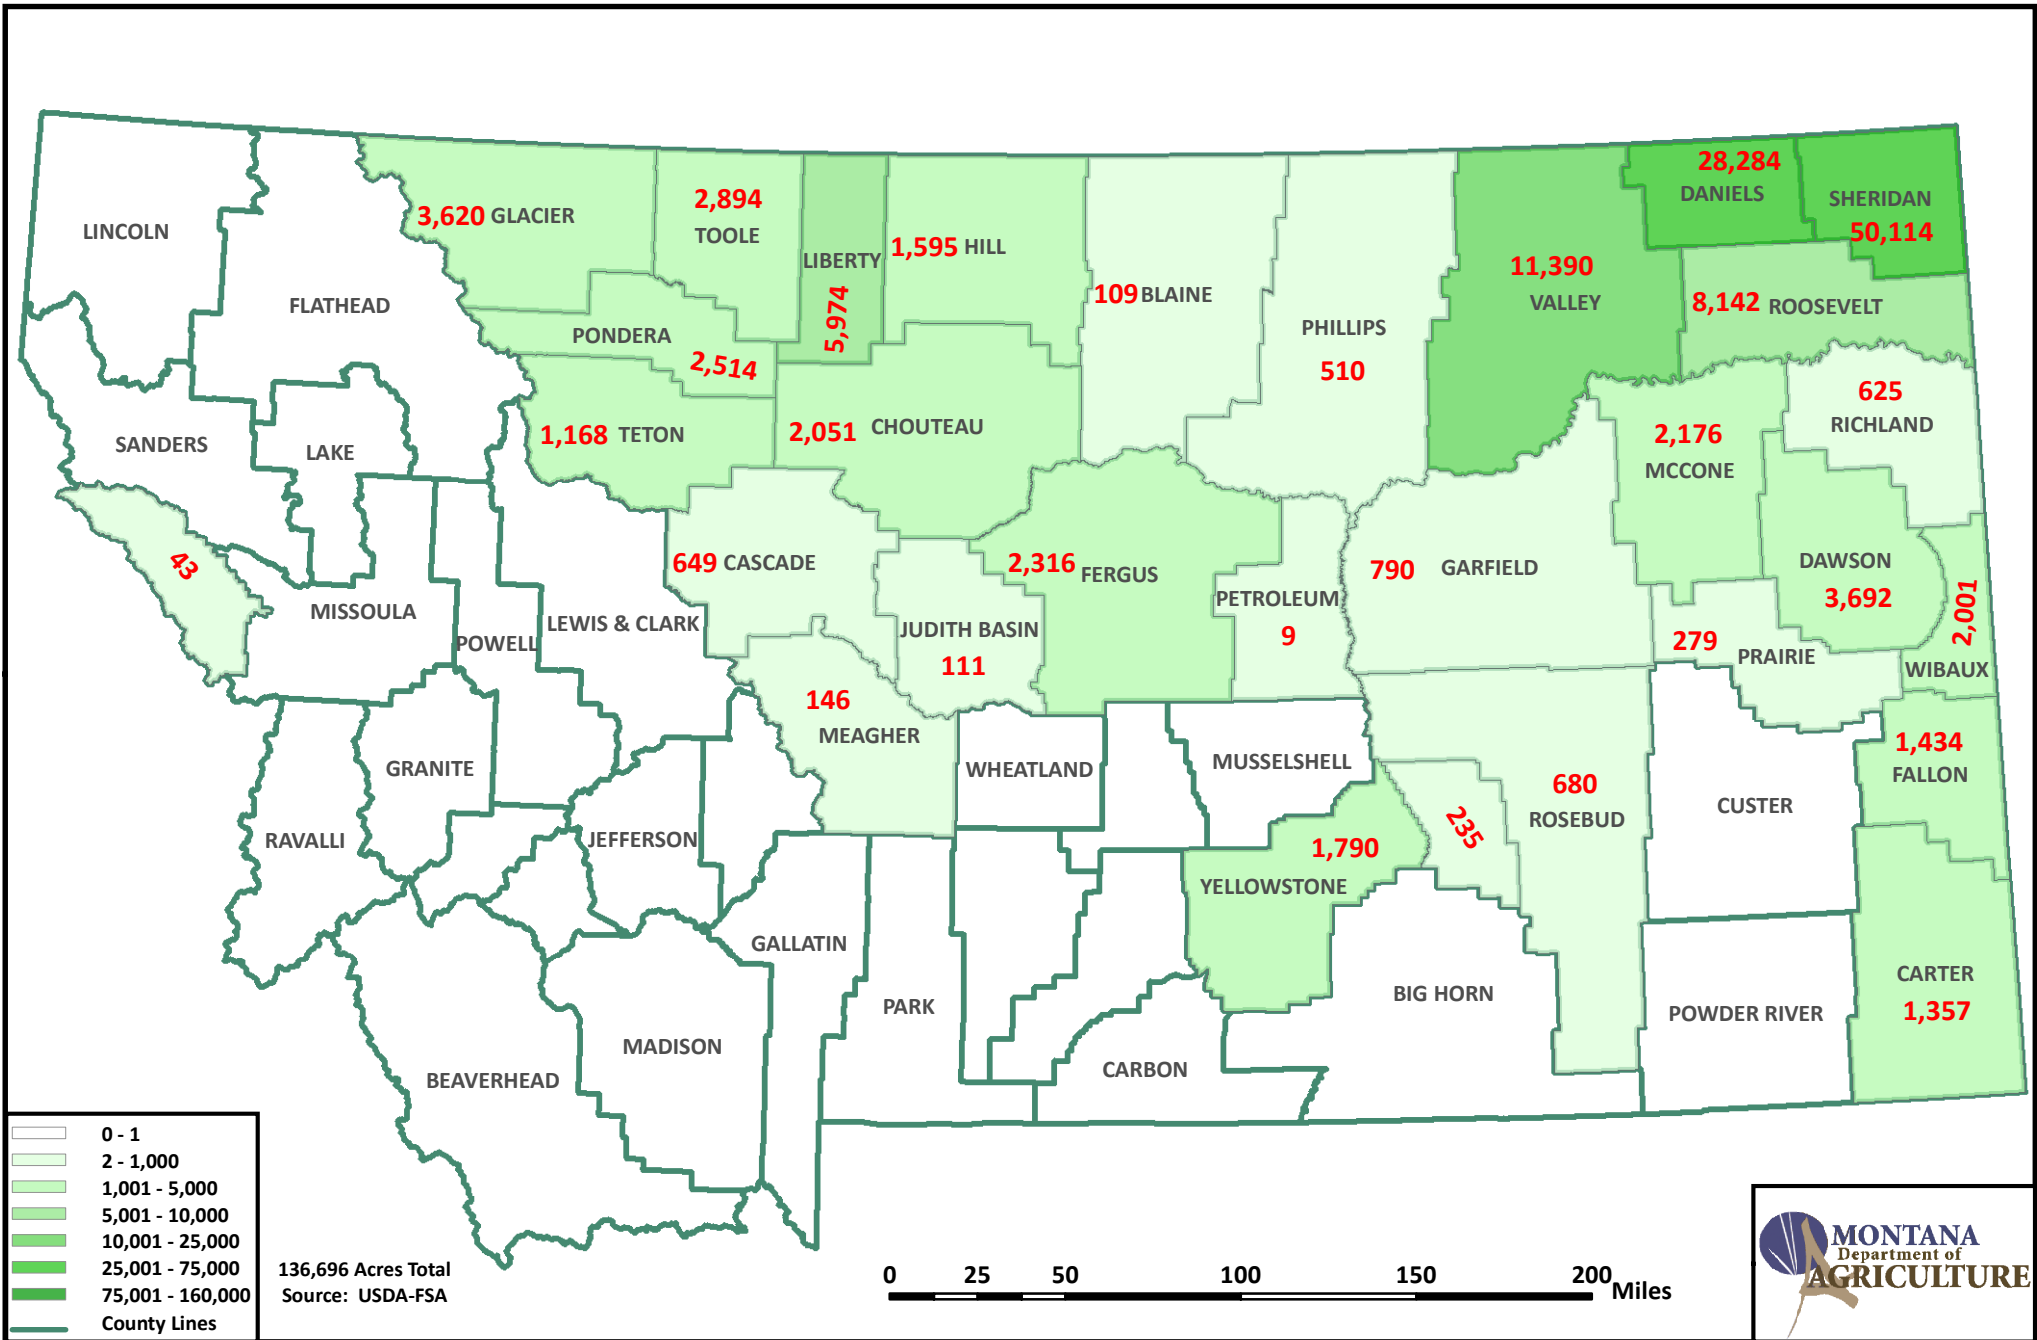

2013 MONTANA LENTIL CROP ACREAGE