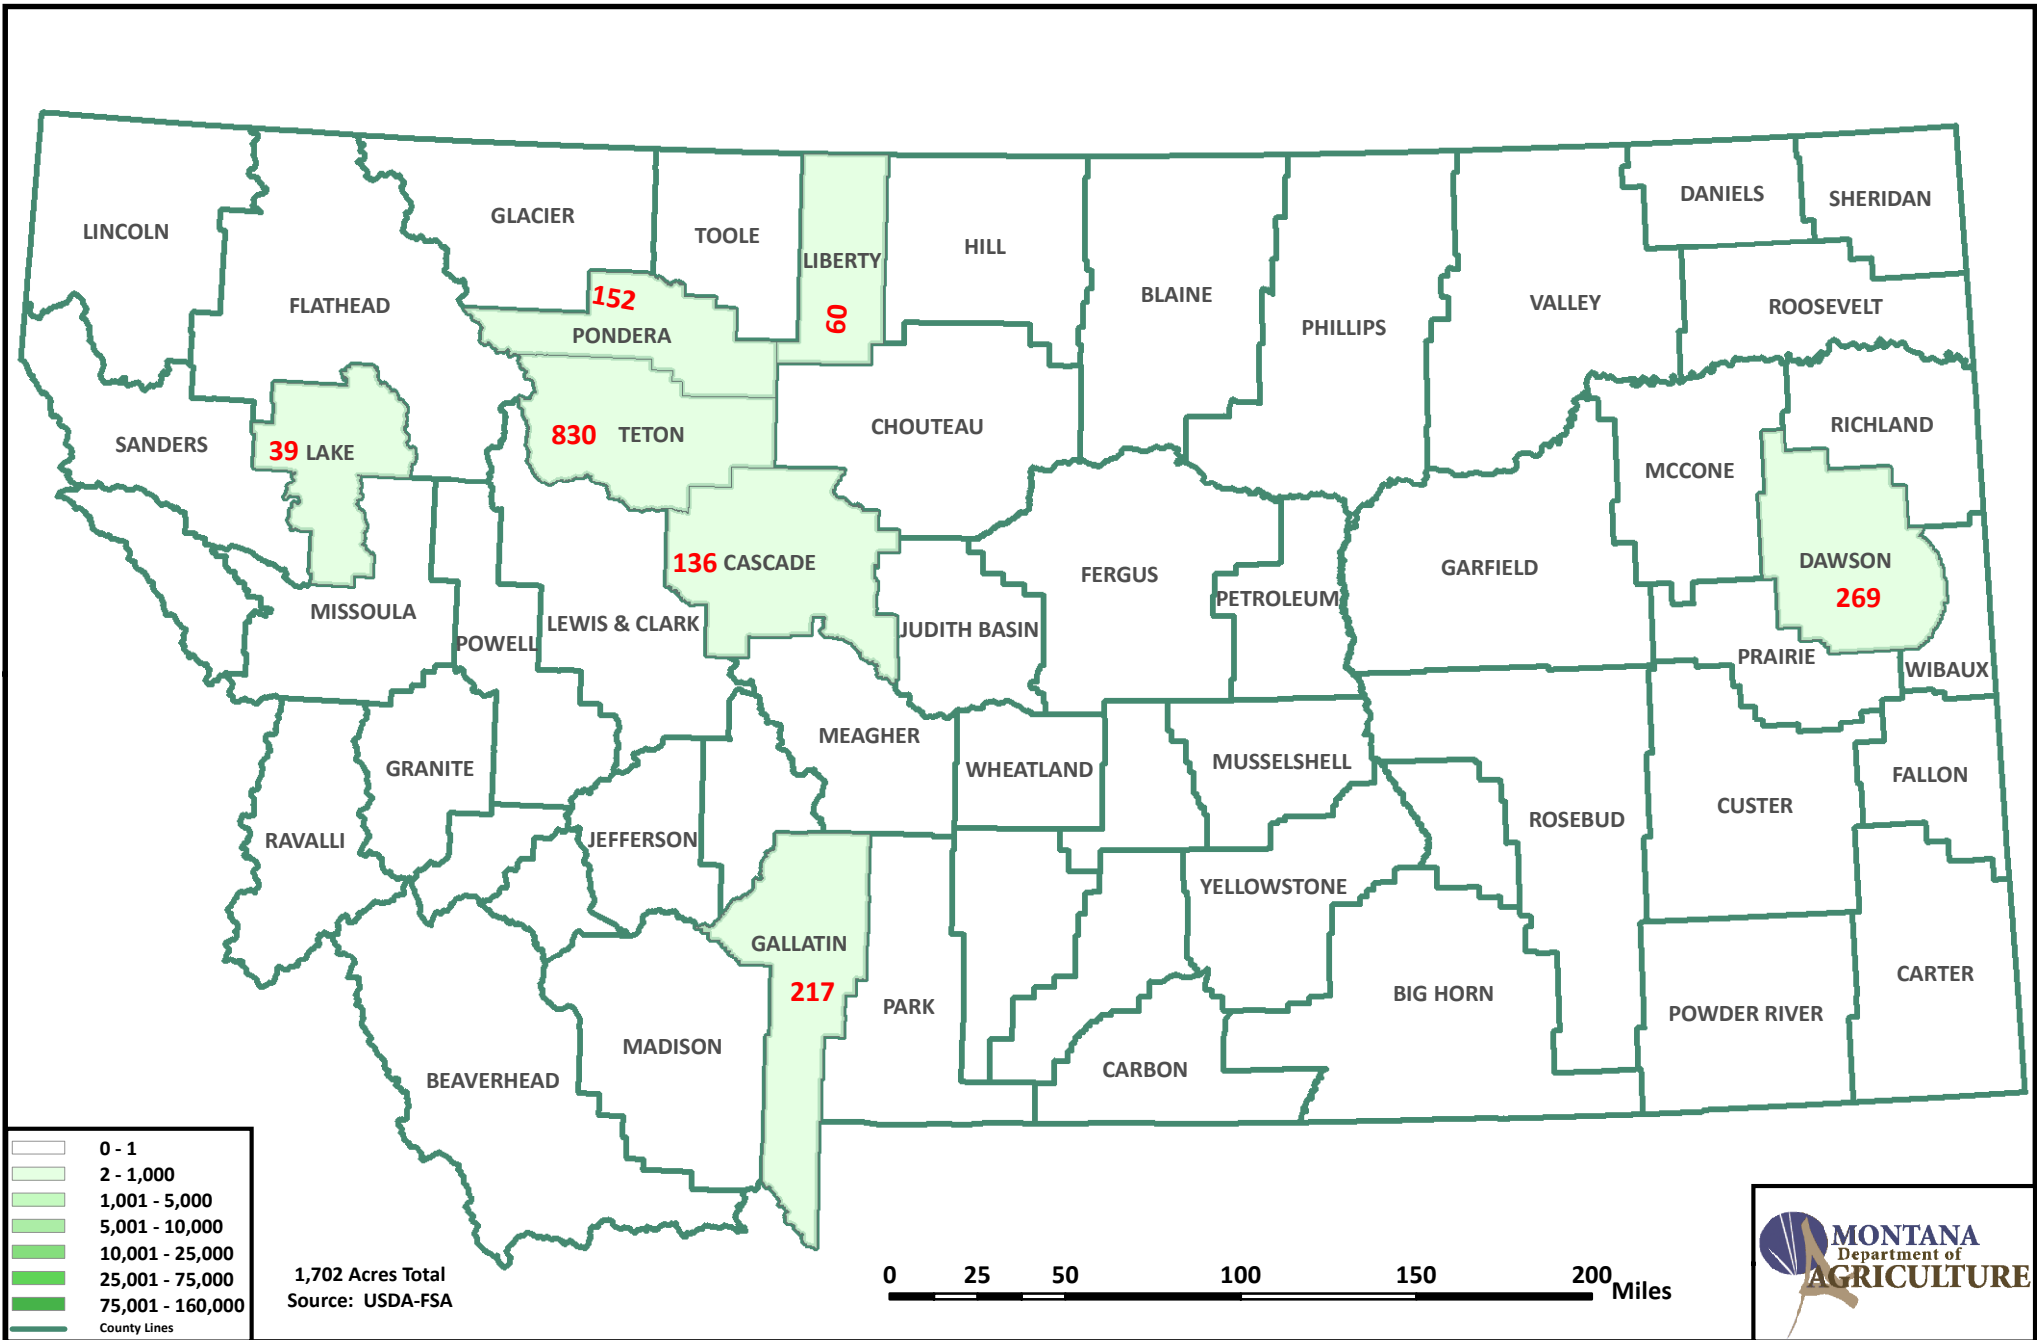

2013 MONTANA IRRIGATED CHICKPEA CROP ACREAGE