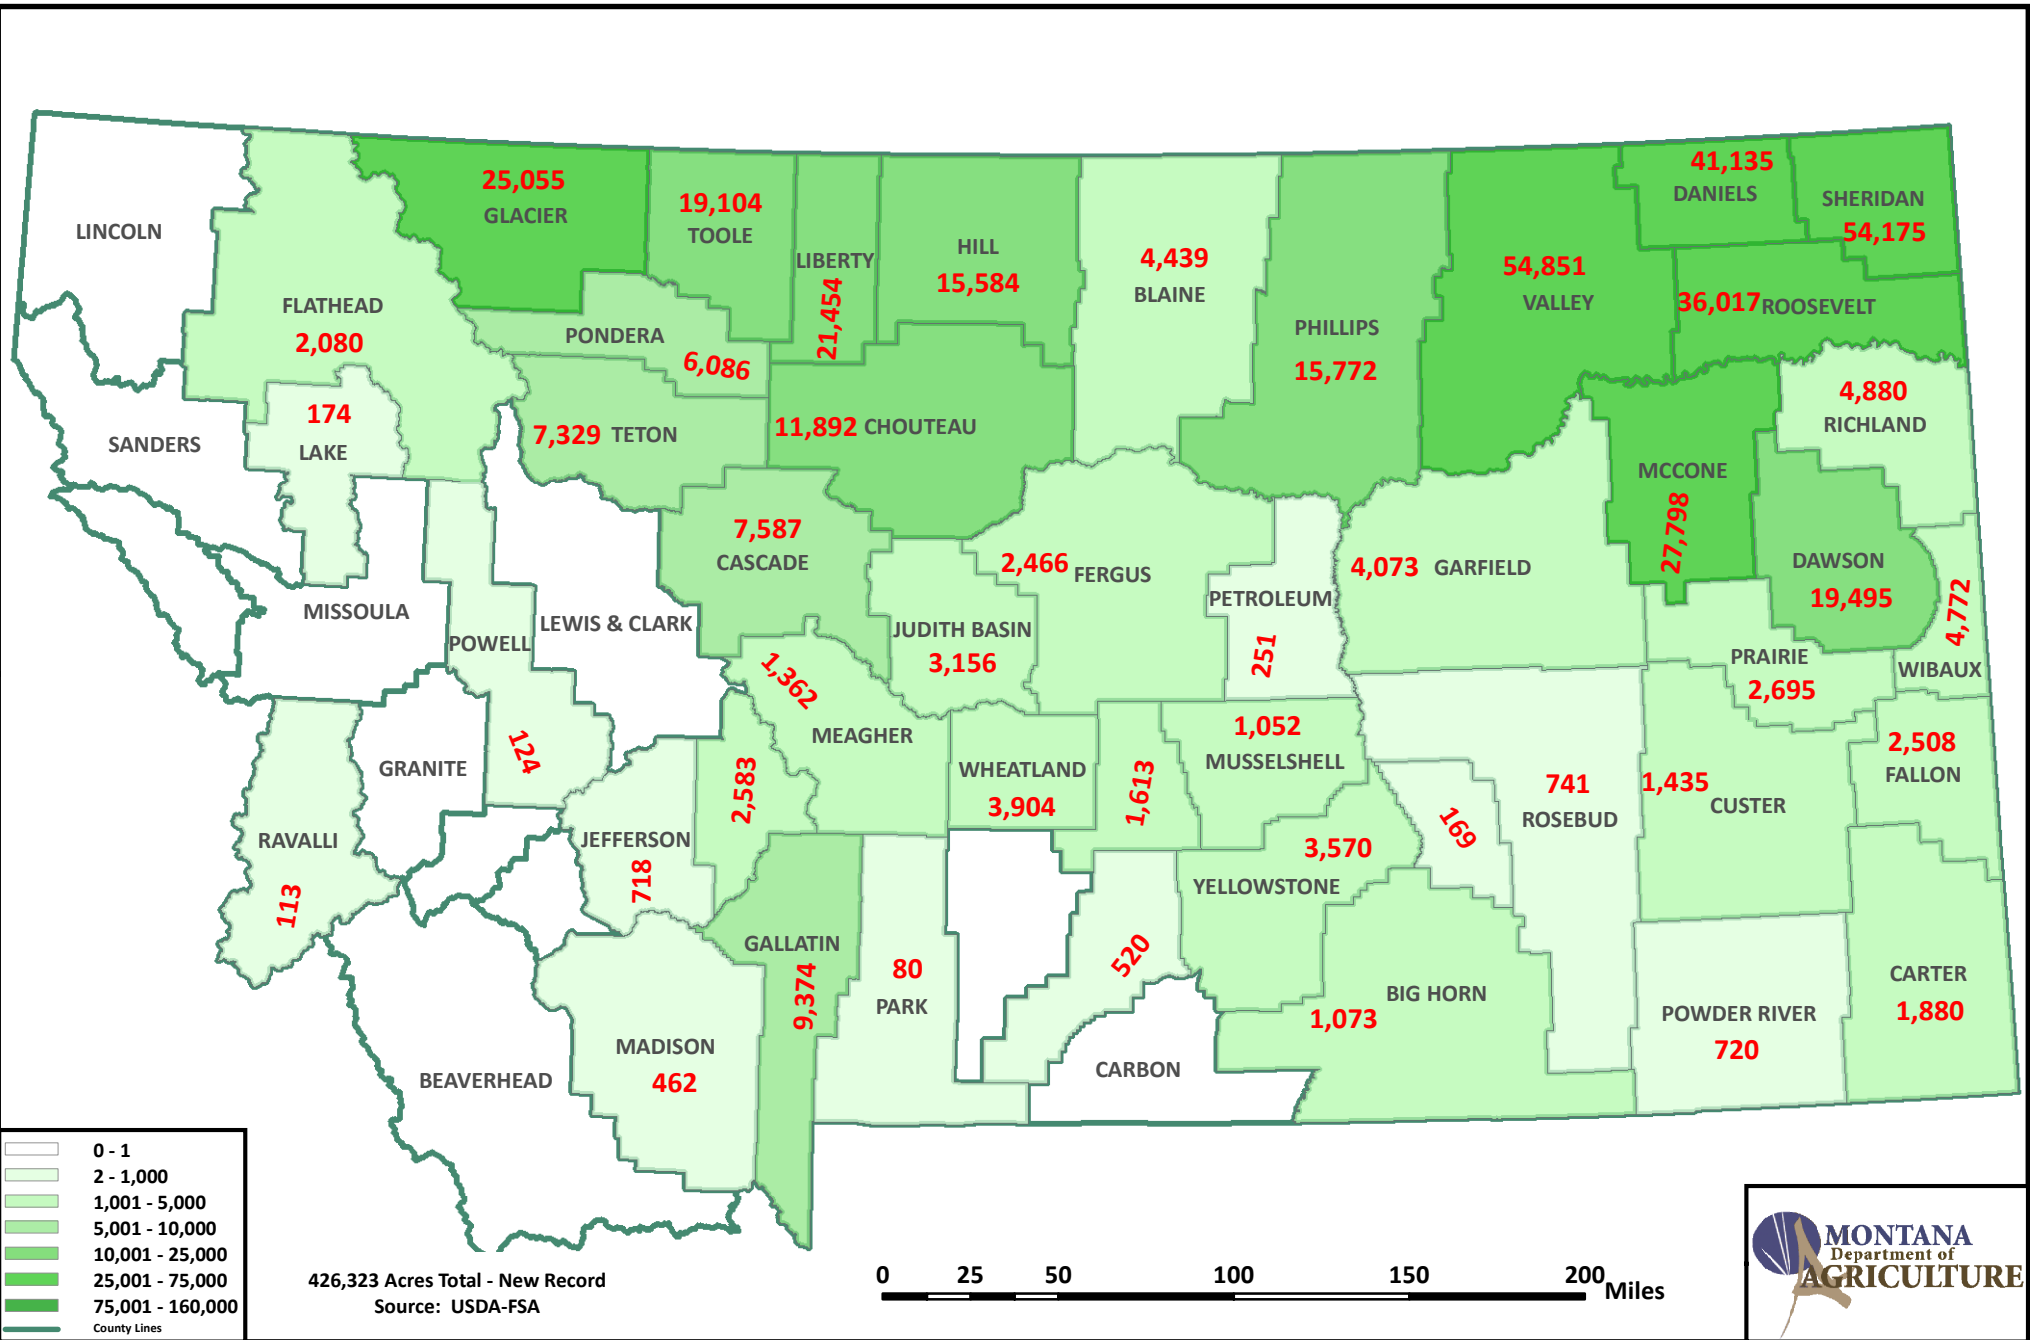

2013 MONTANA PEA CROP ACREAGE (FOR GRAIN)