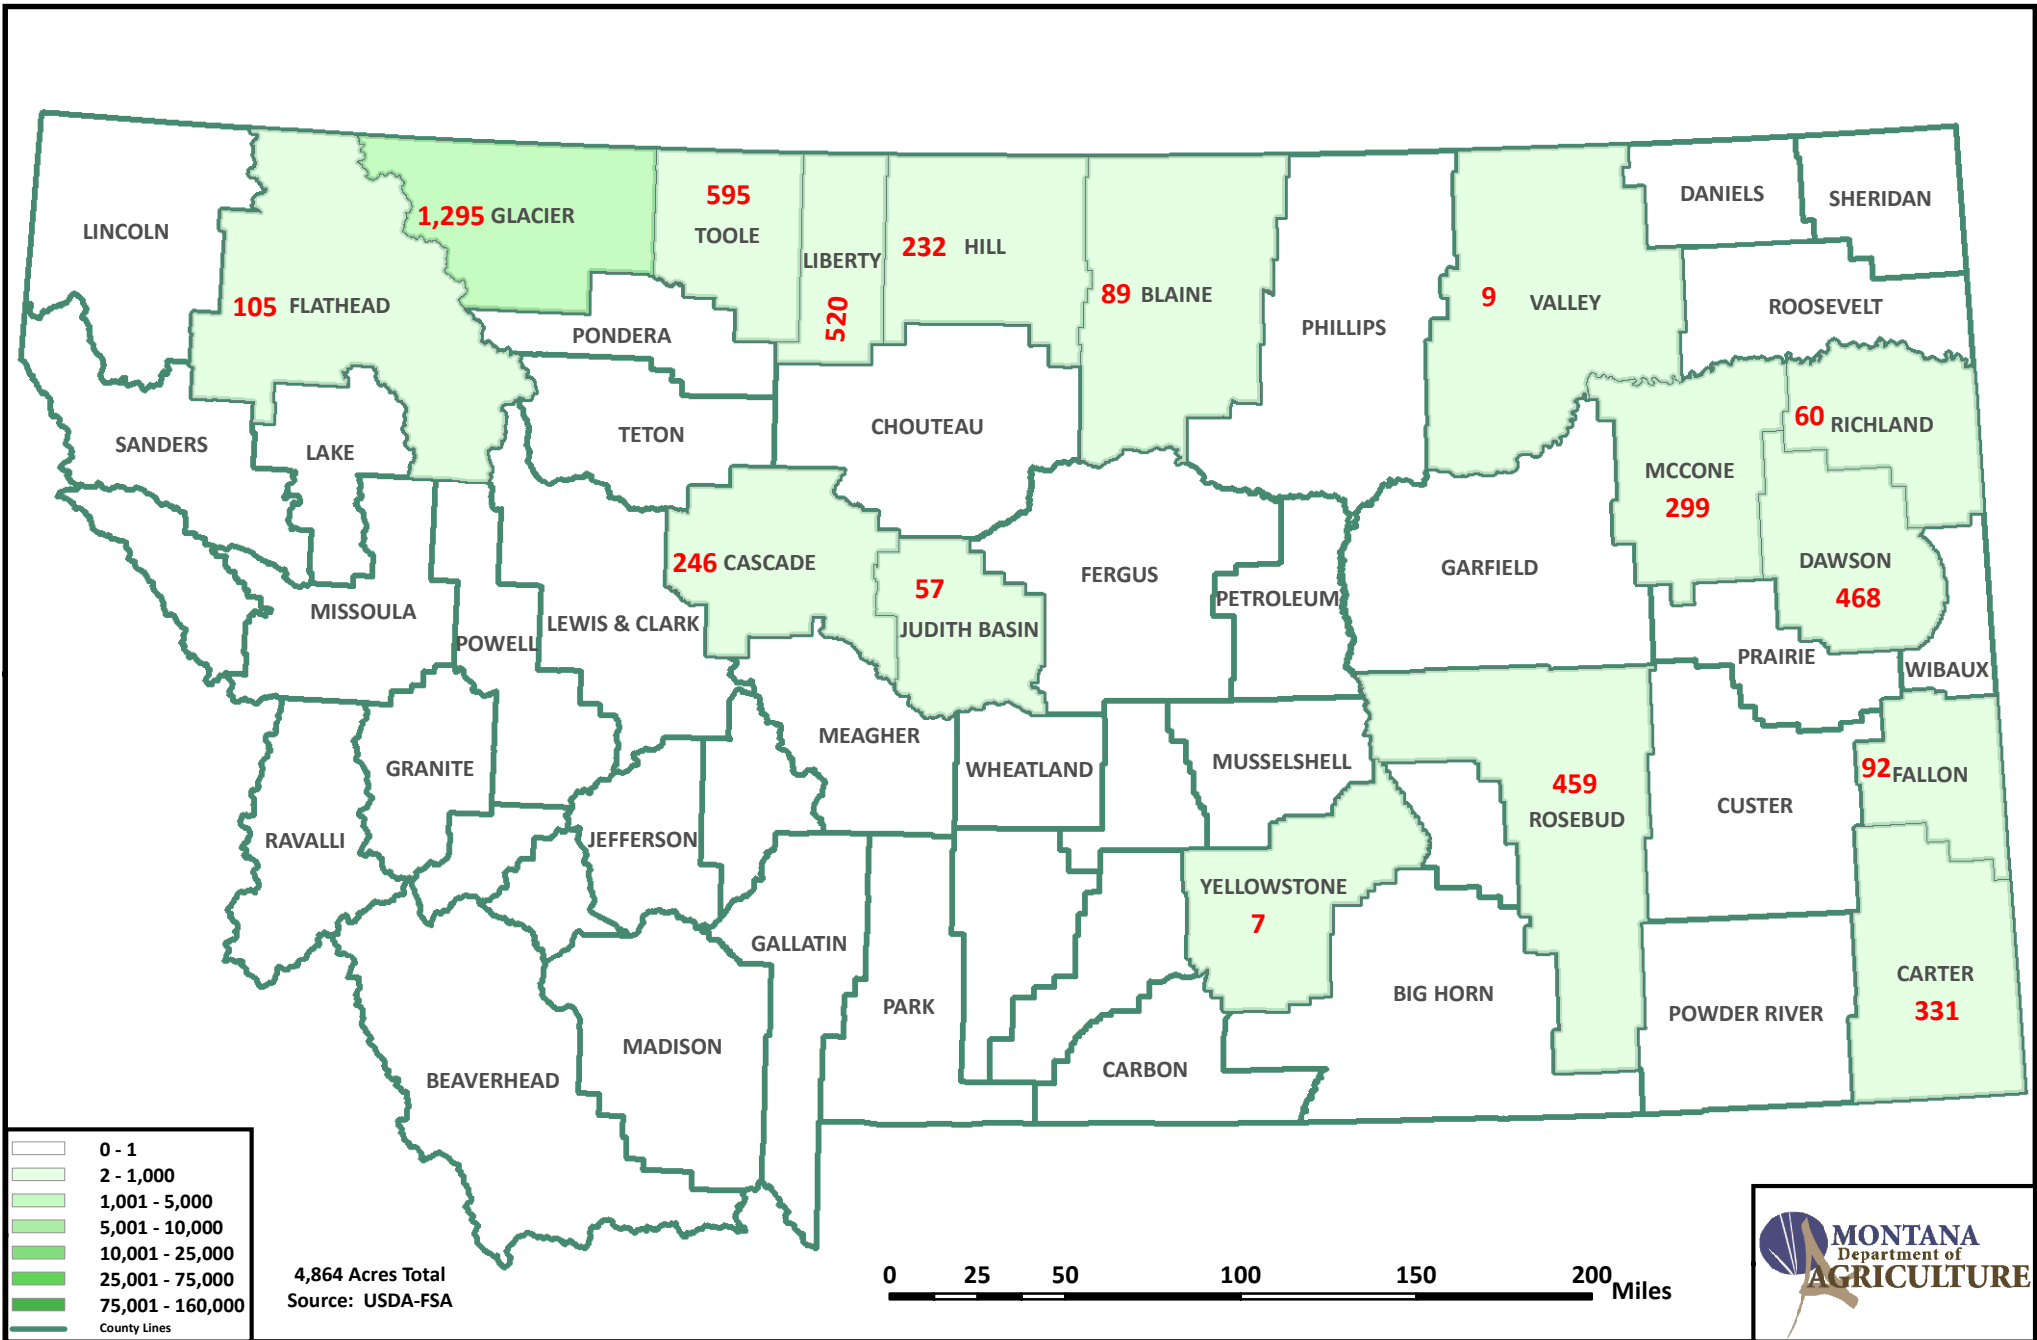

2013 MONTANA PULSE ACREAGE FOR PULSES GROWN AS FORAGE