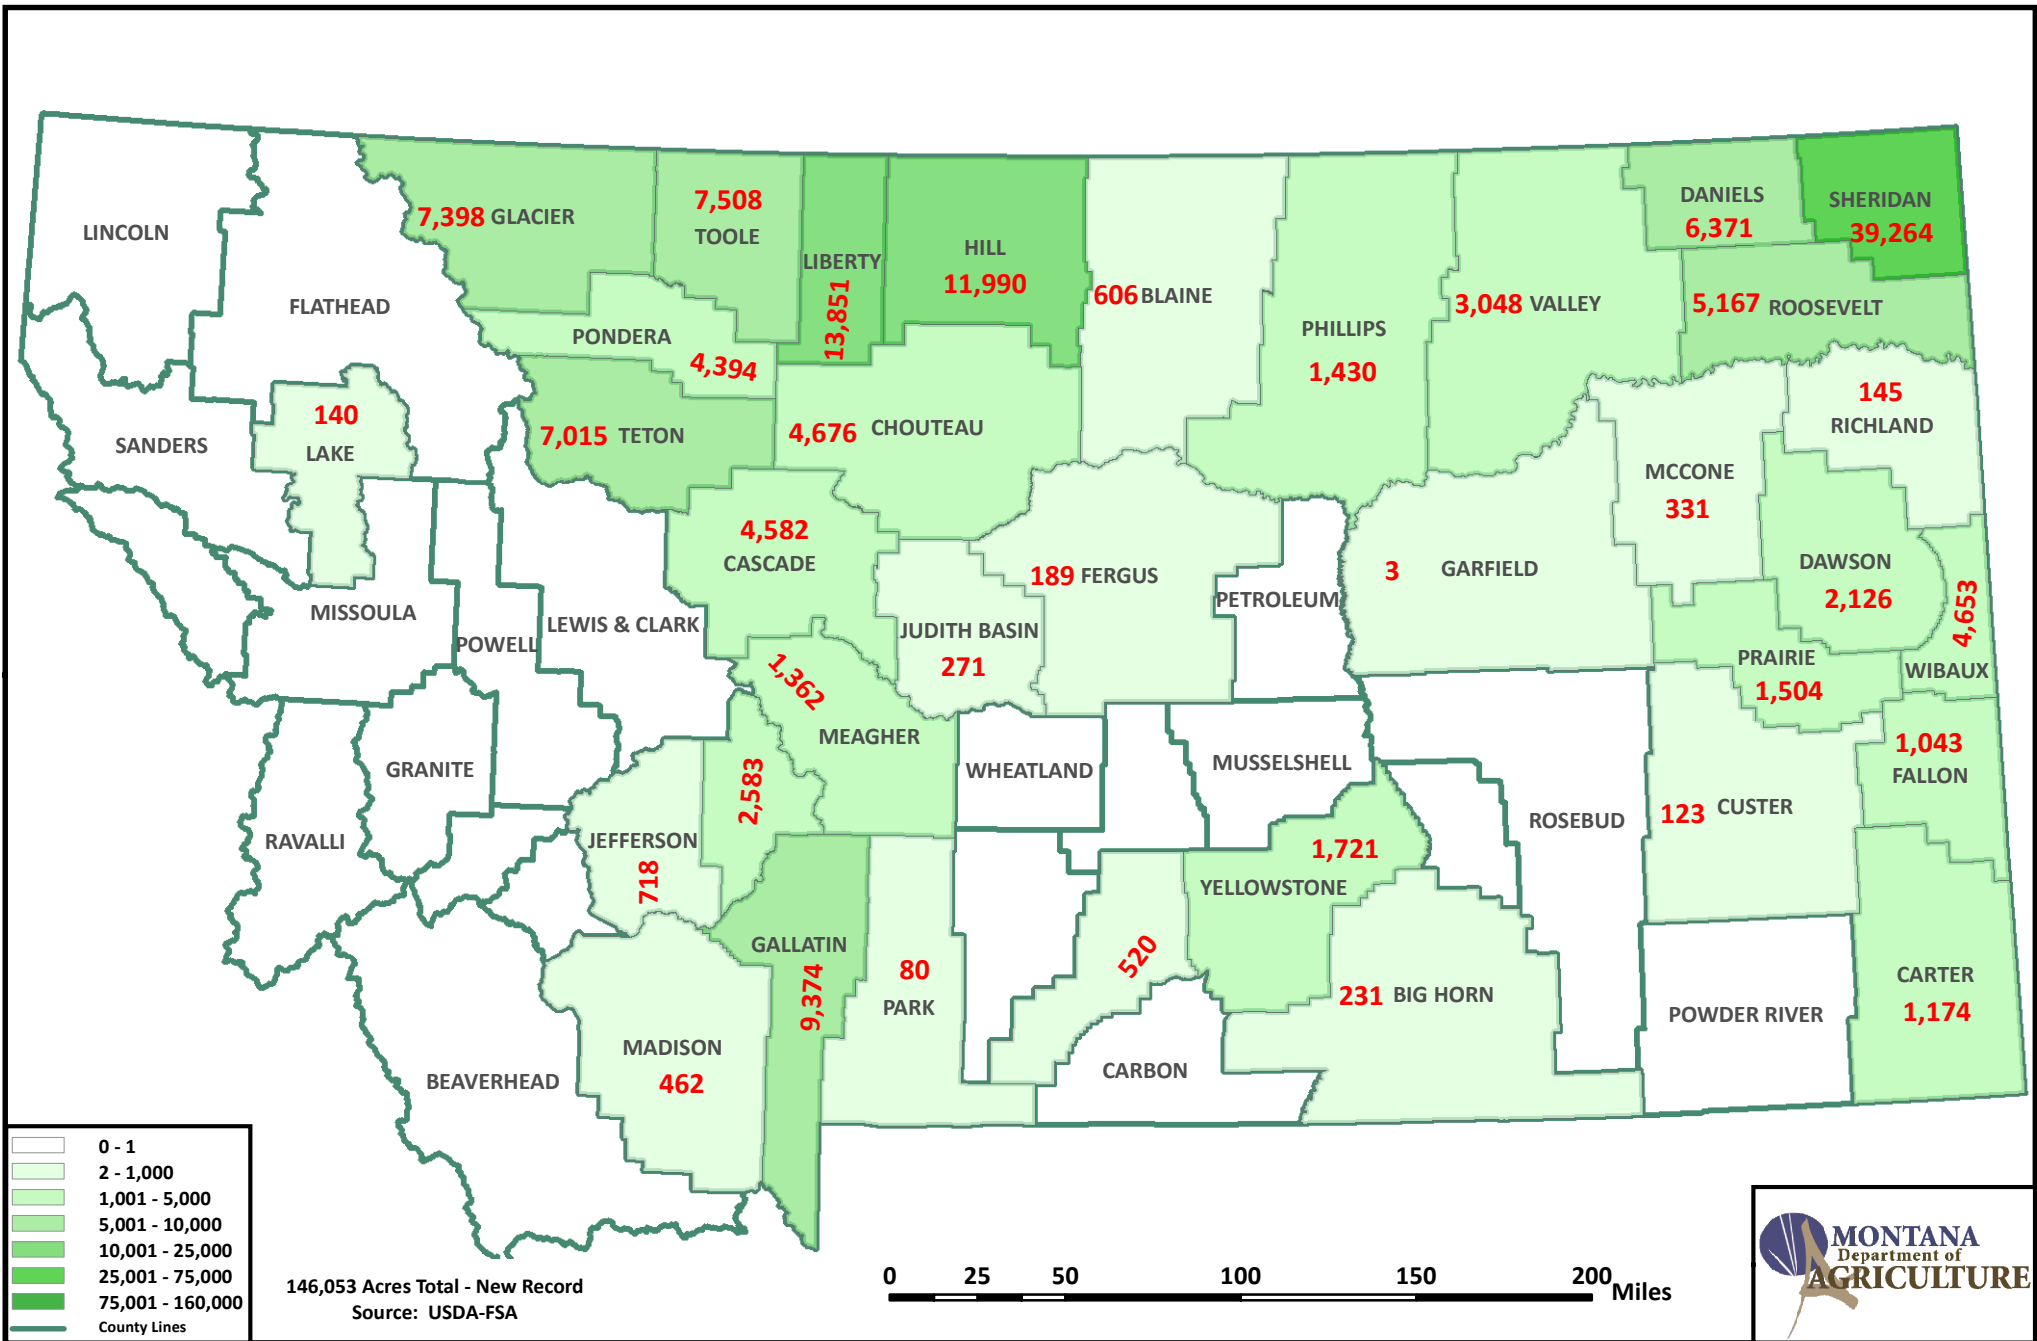

2013 MONTANA GREEN PEA CROP ACREAGE (FOR GRAIN)