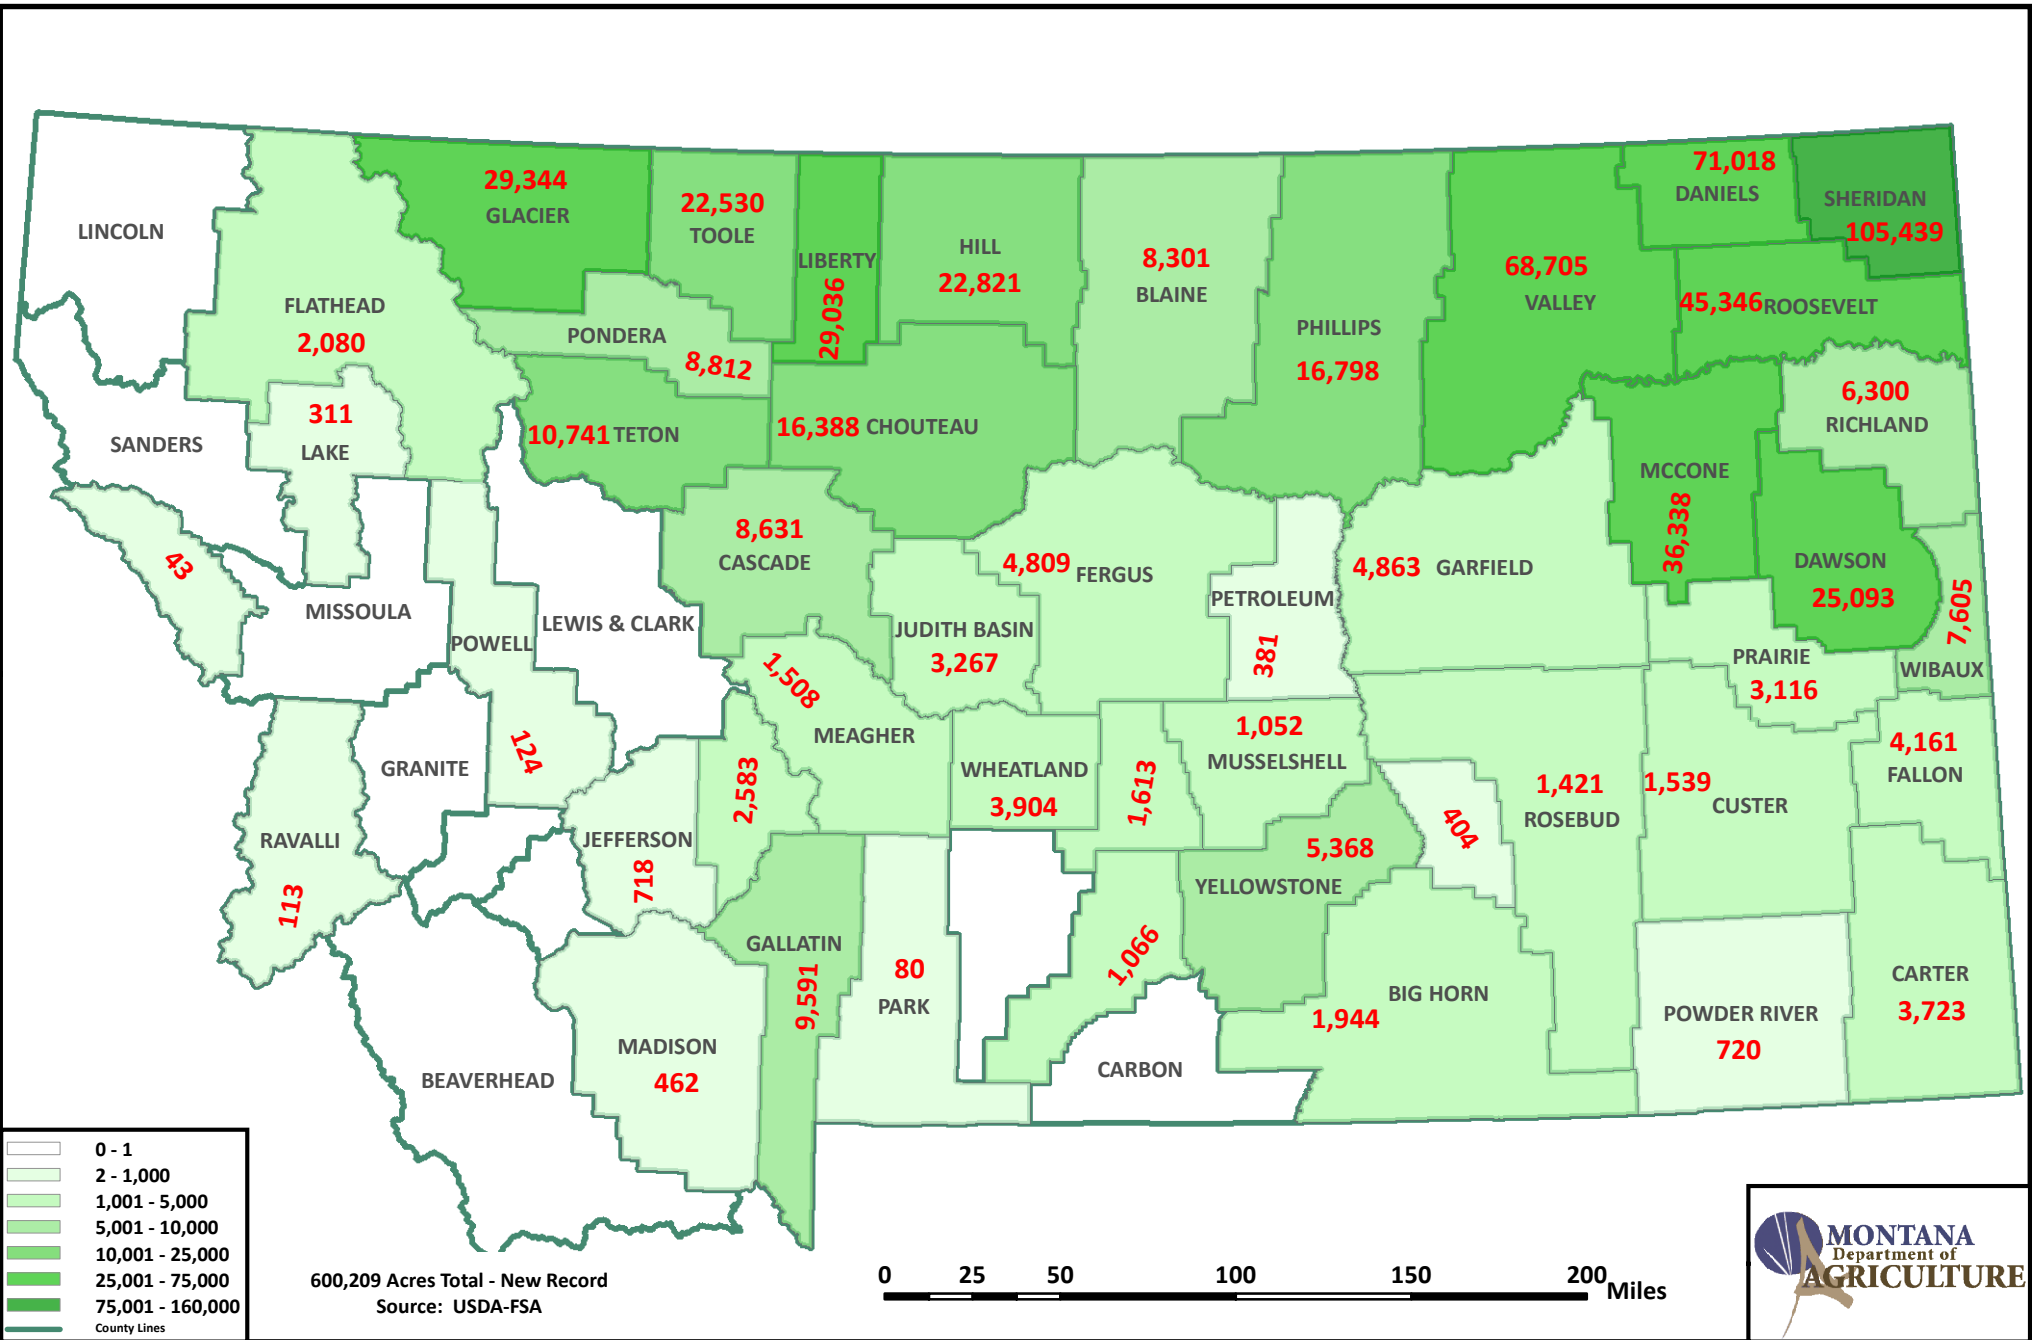

# 2013 MONTANA PULSE CROP ACREAGE

# 2013 MONTANA PULSE CROP ACREAGE (FOR GRAIN)