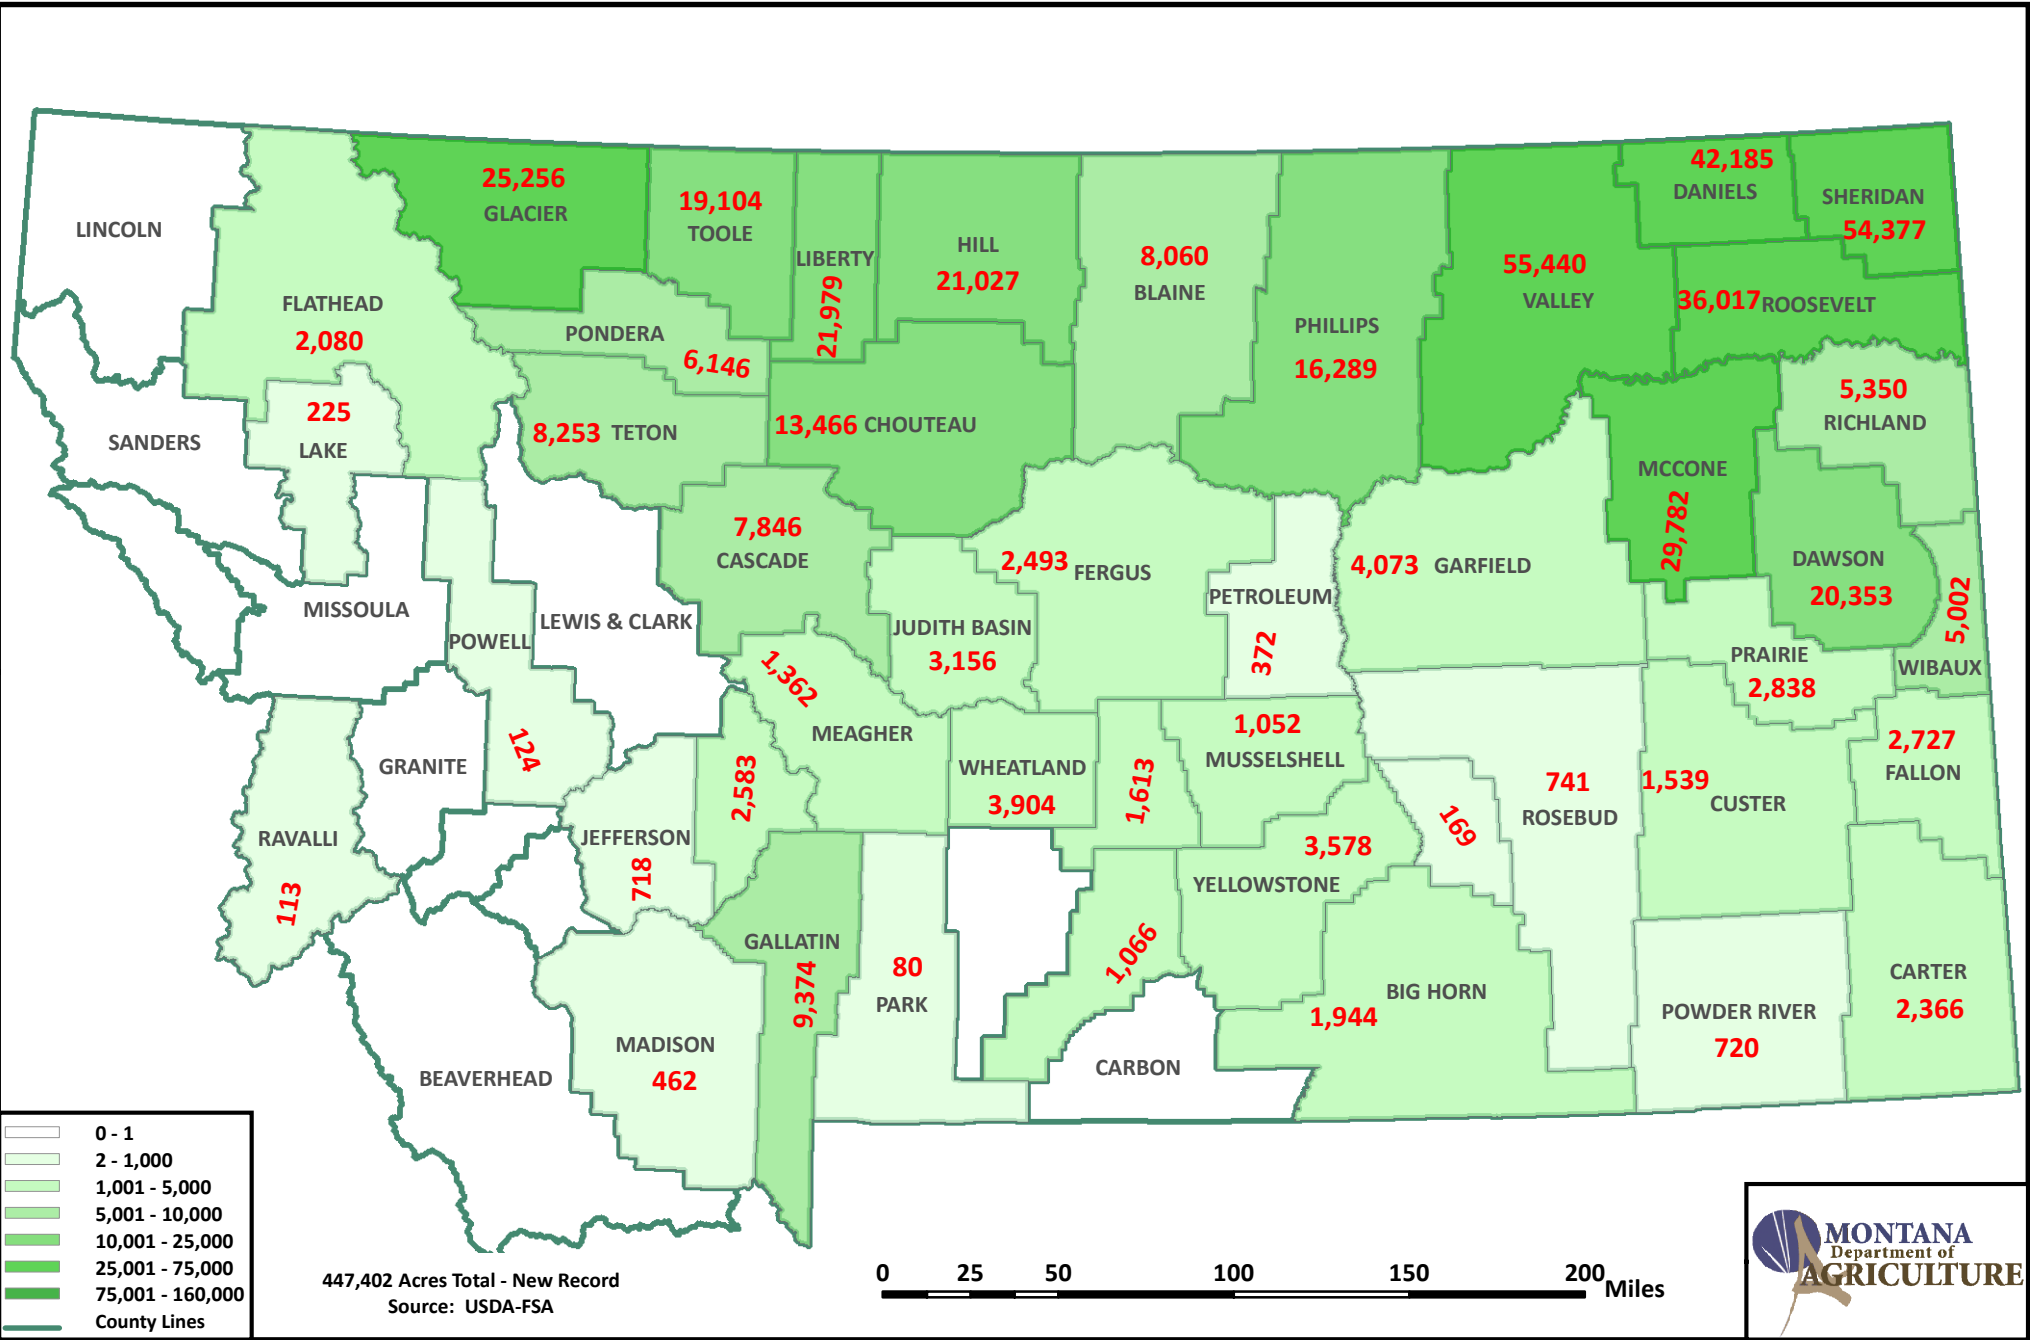

2013 MONTANA PEA CROP ACREAGE