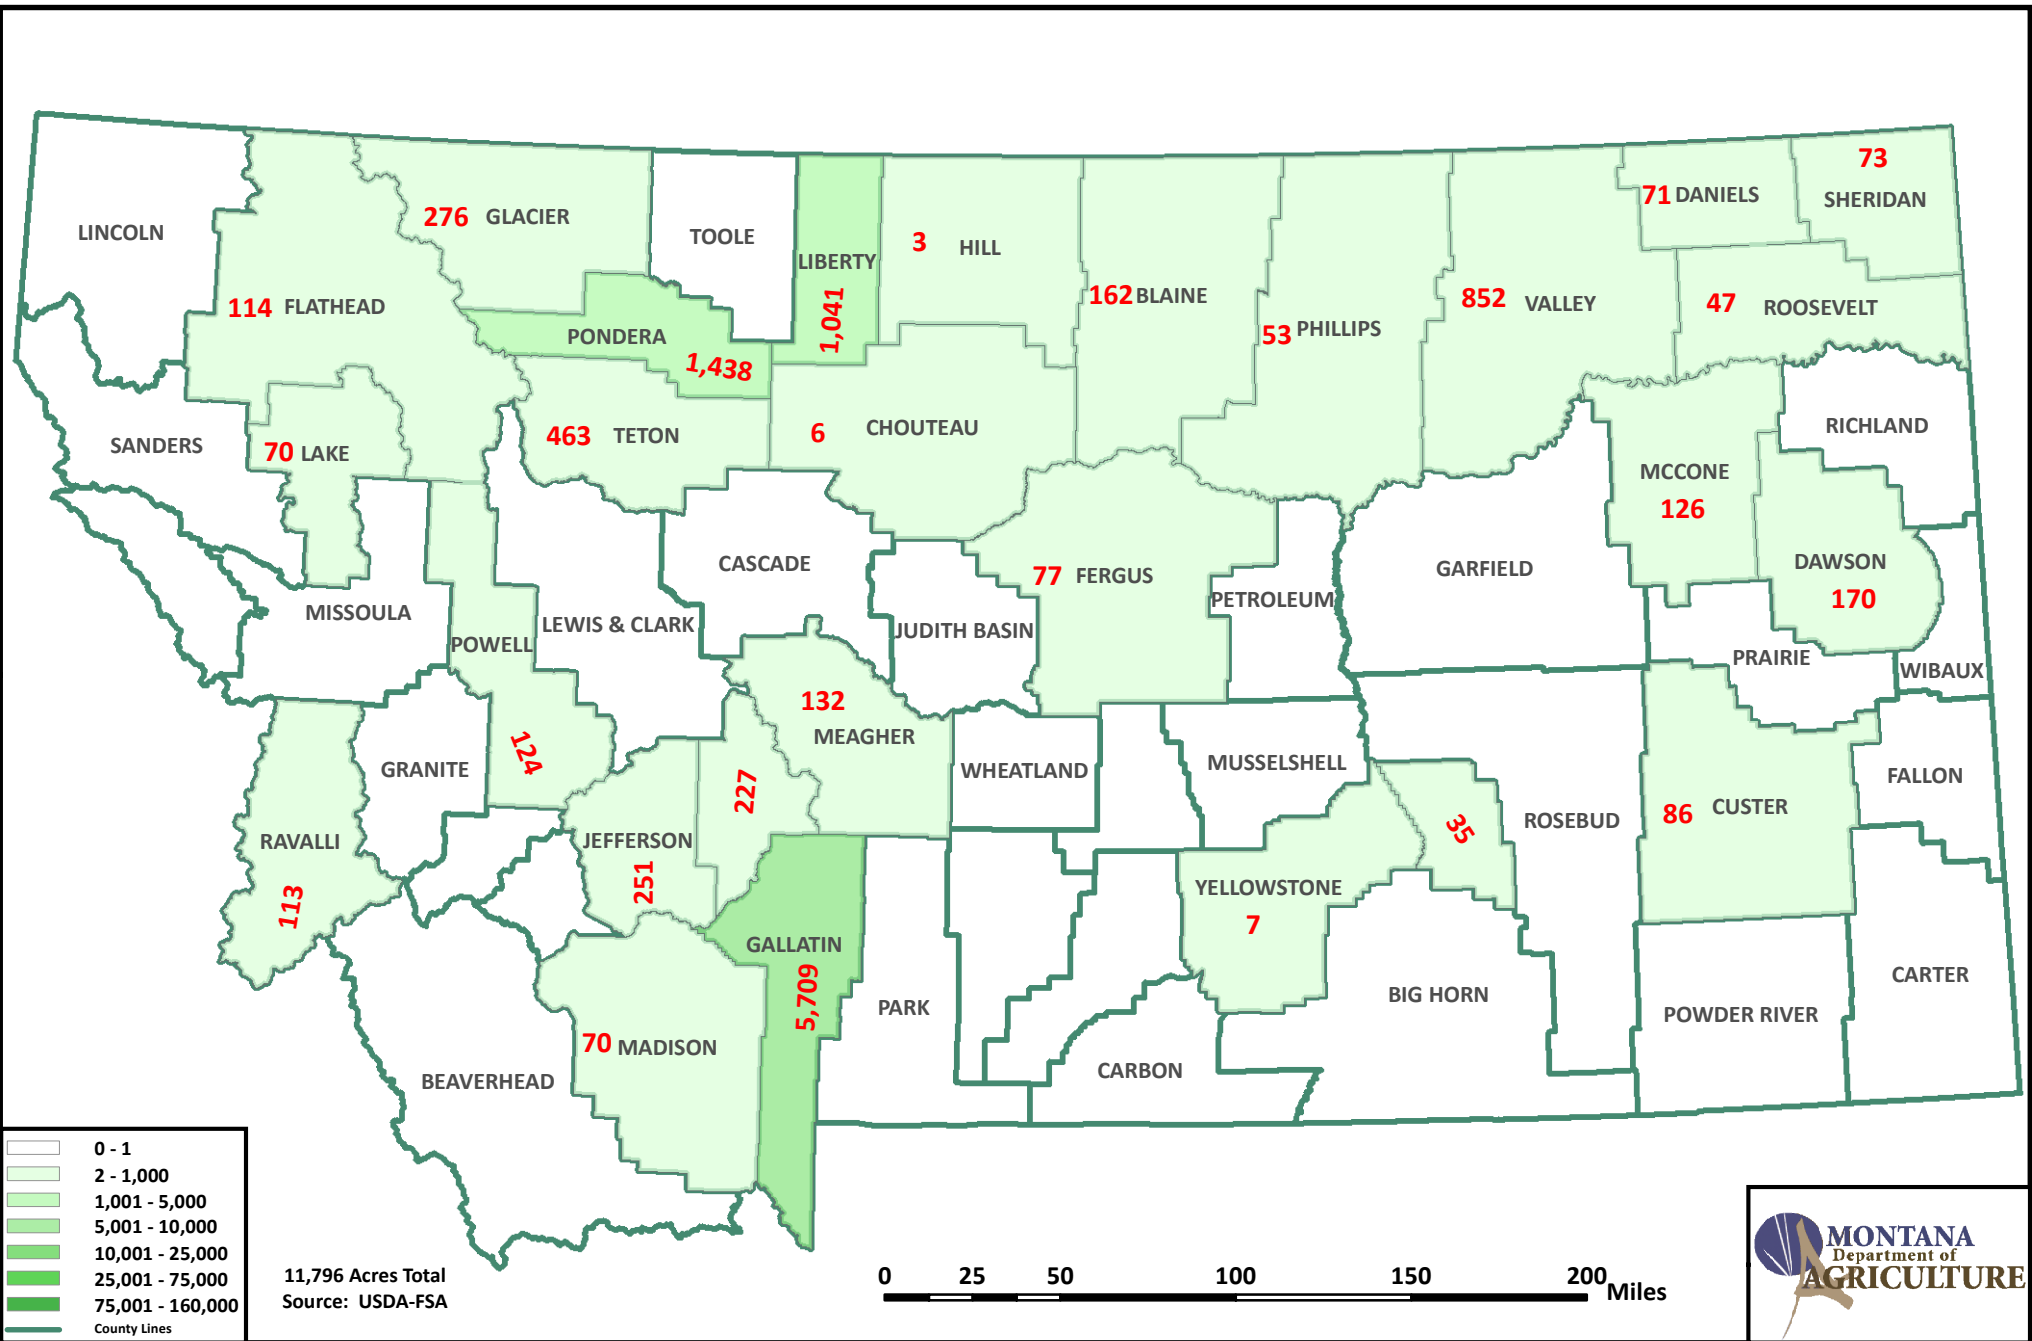

2013 MONTANA IRRIGATED PEA CROP ACREAGE