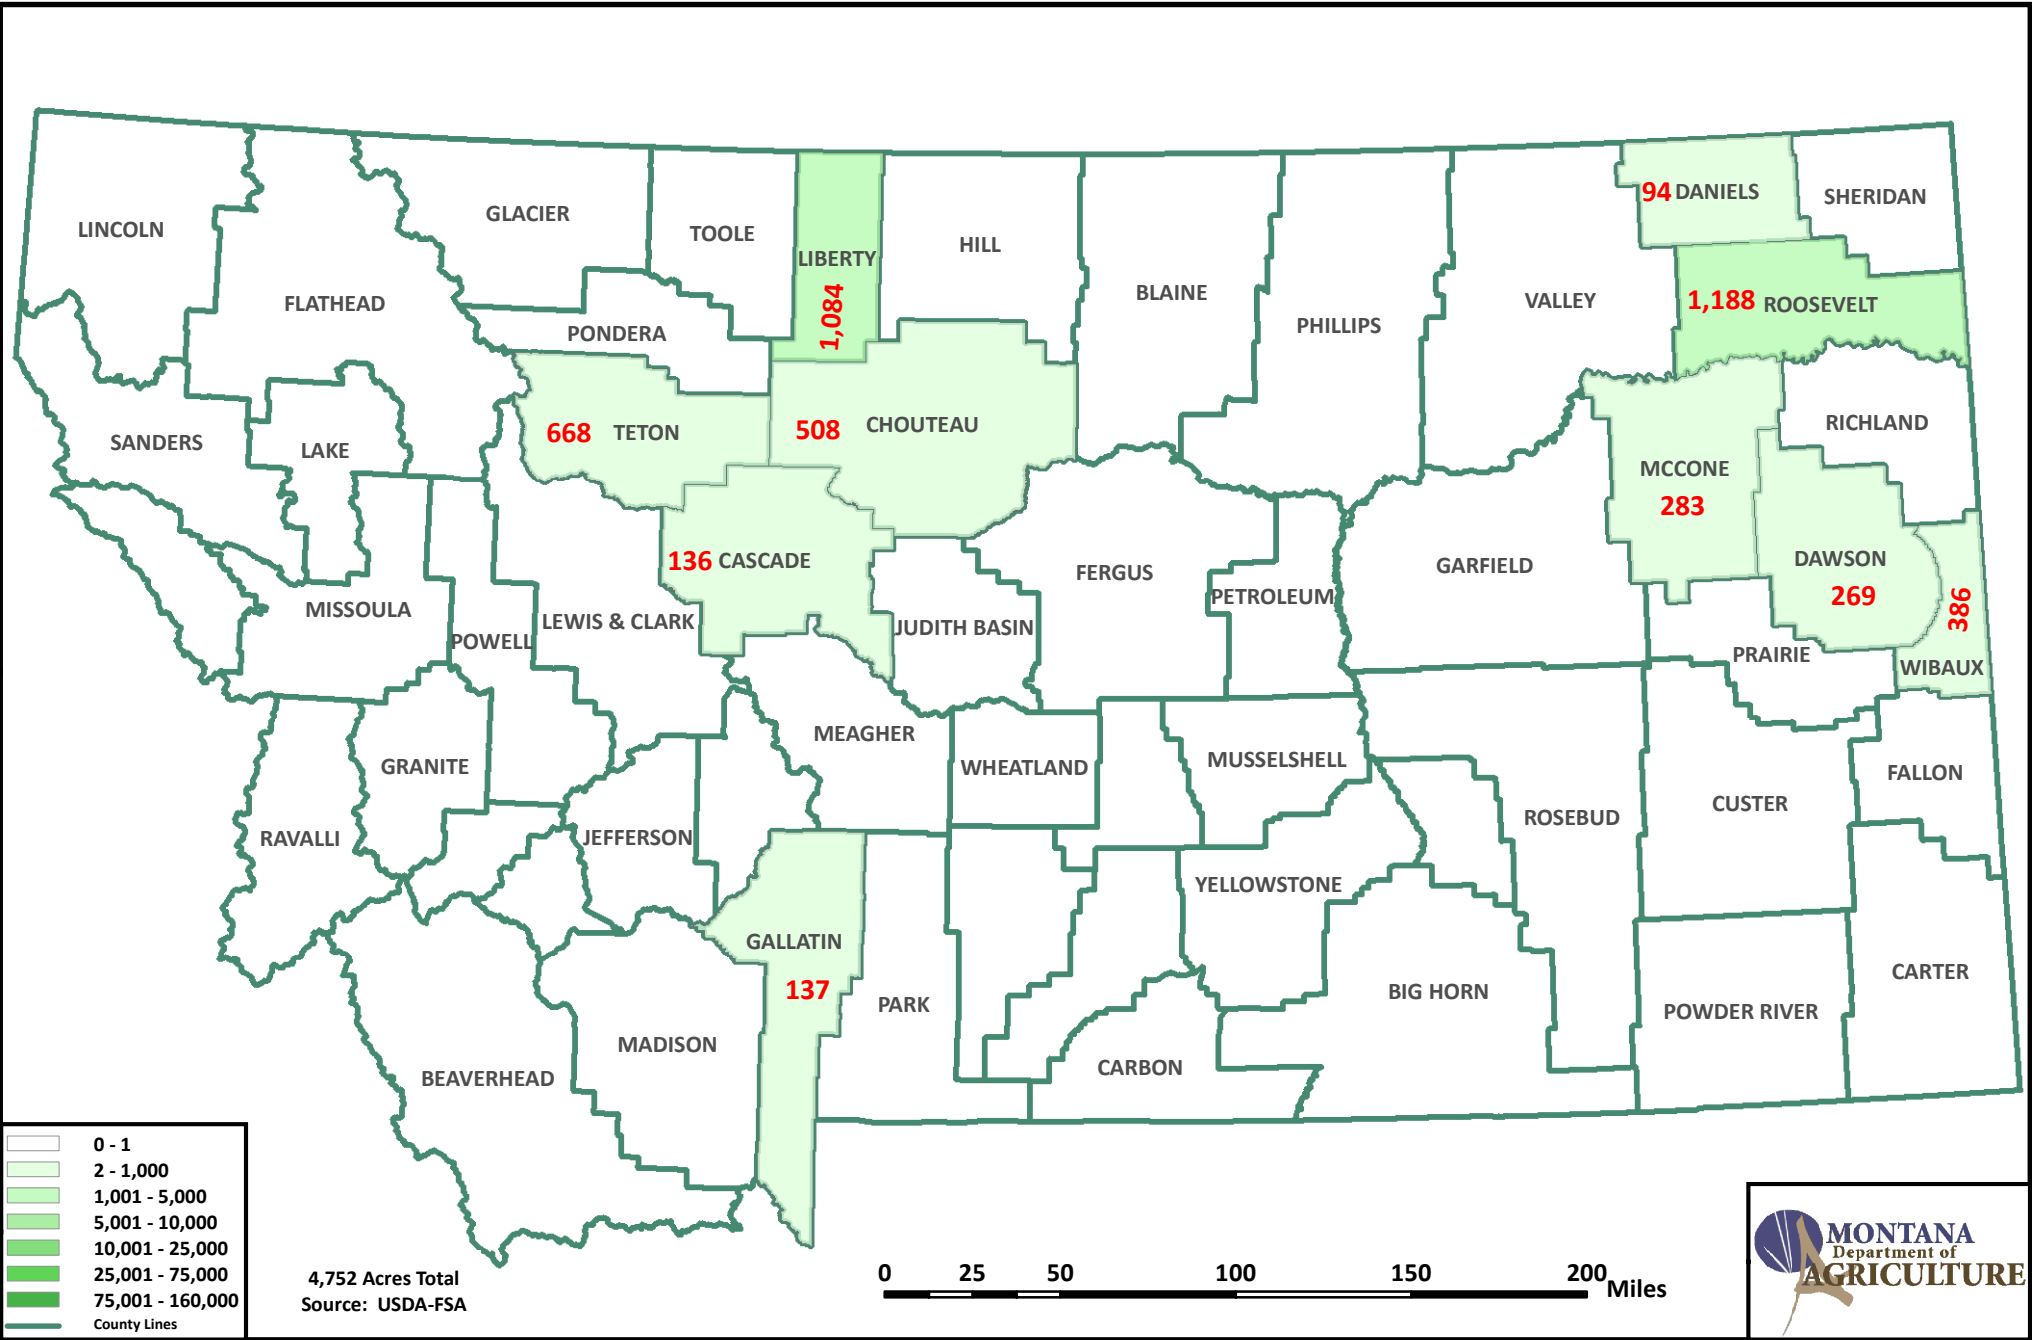

2013 MONTANA LARGE KABULI CHICKPEA ACREAGE