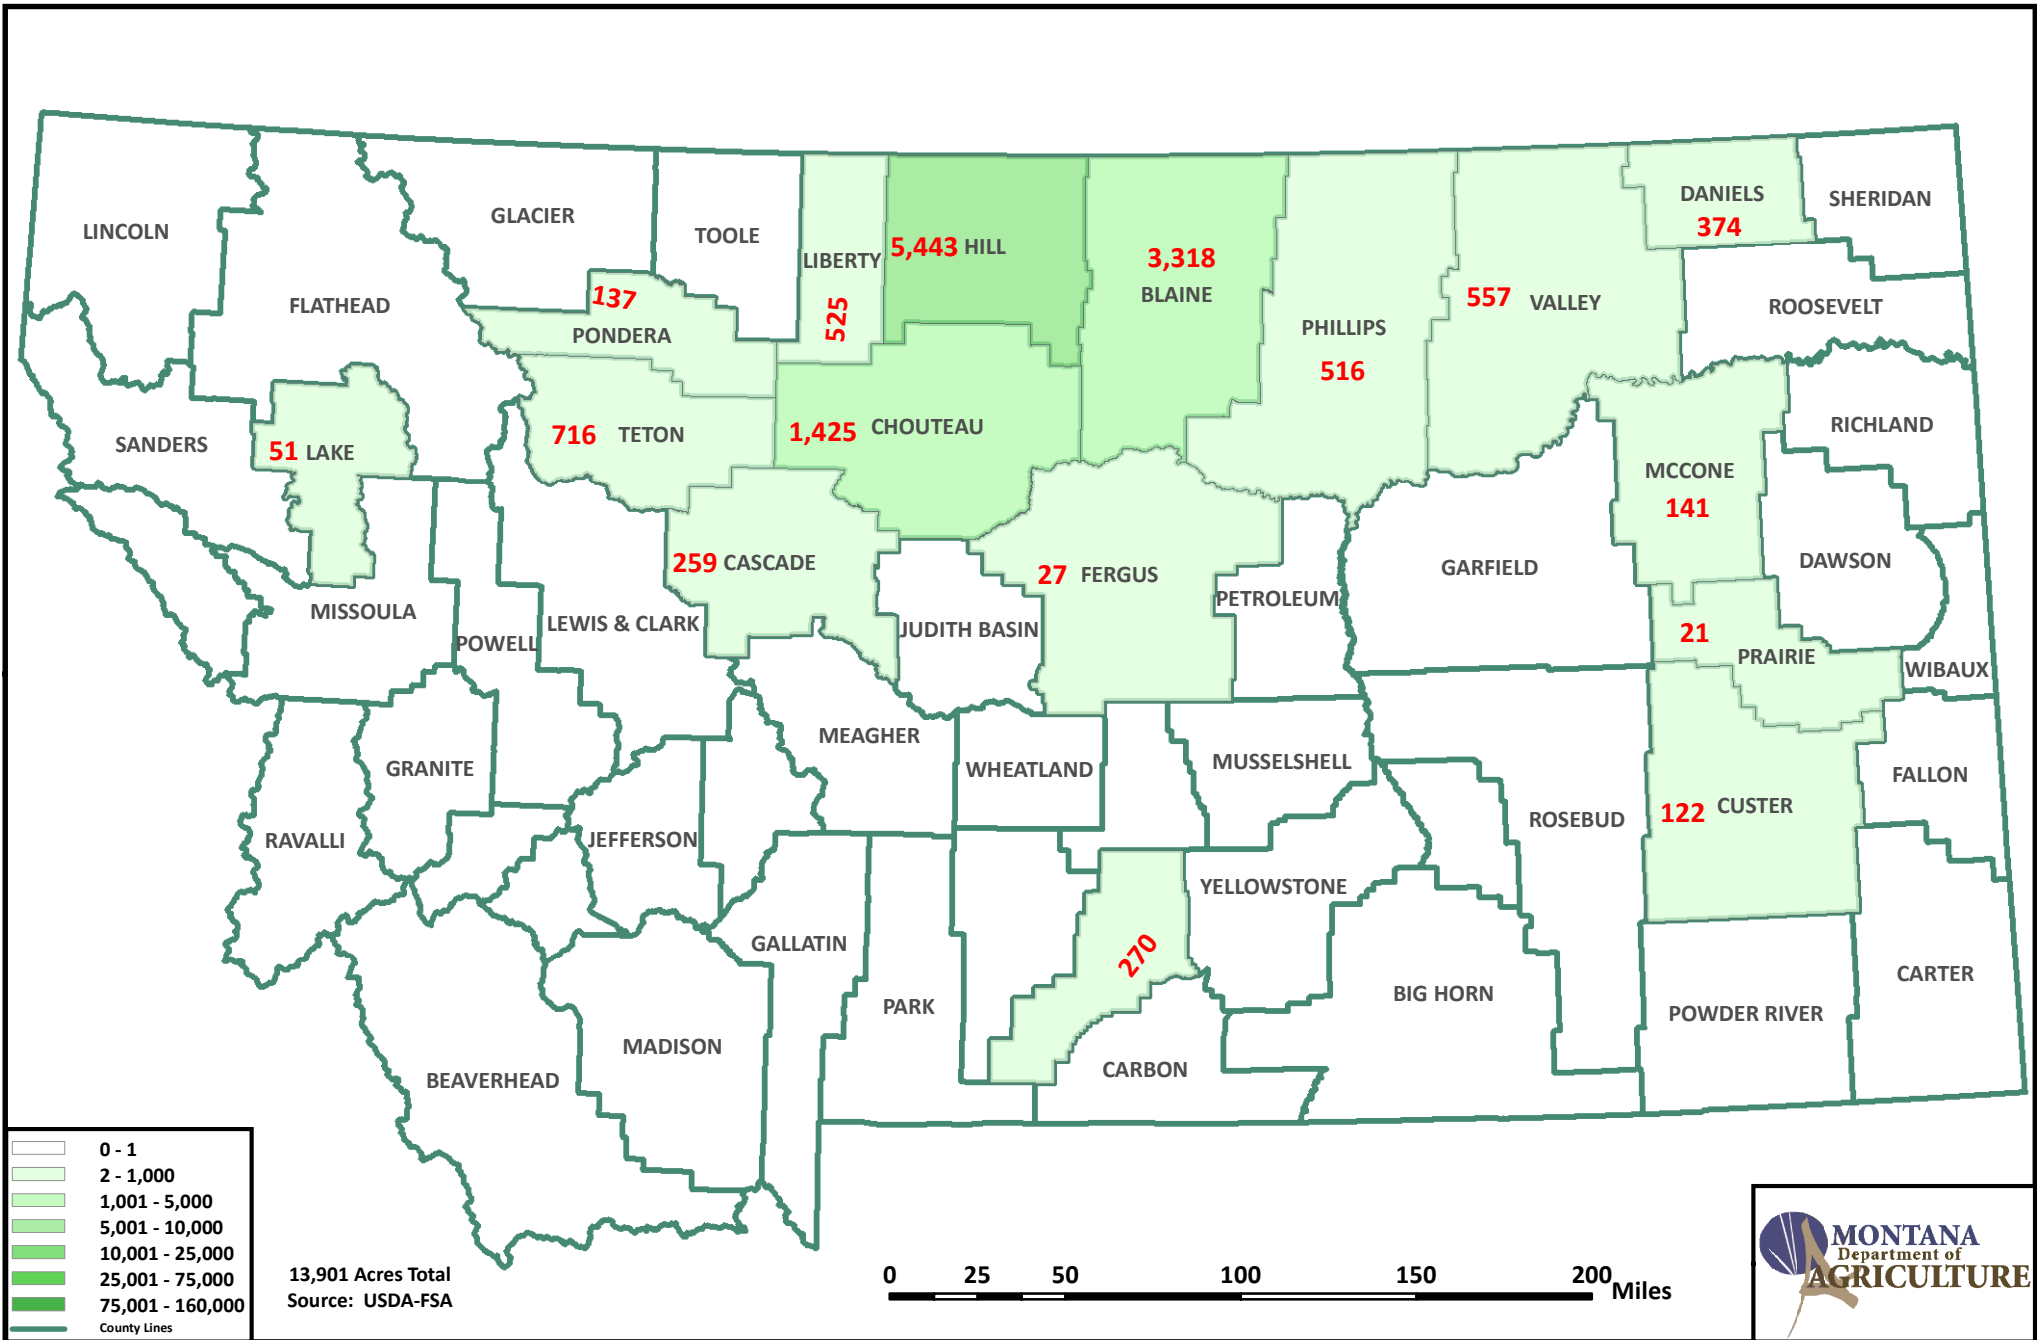

2013 MONTANA PULSE ACREAGE FOR PULSES GROWN AS GREEN MANURE