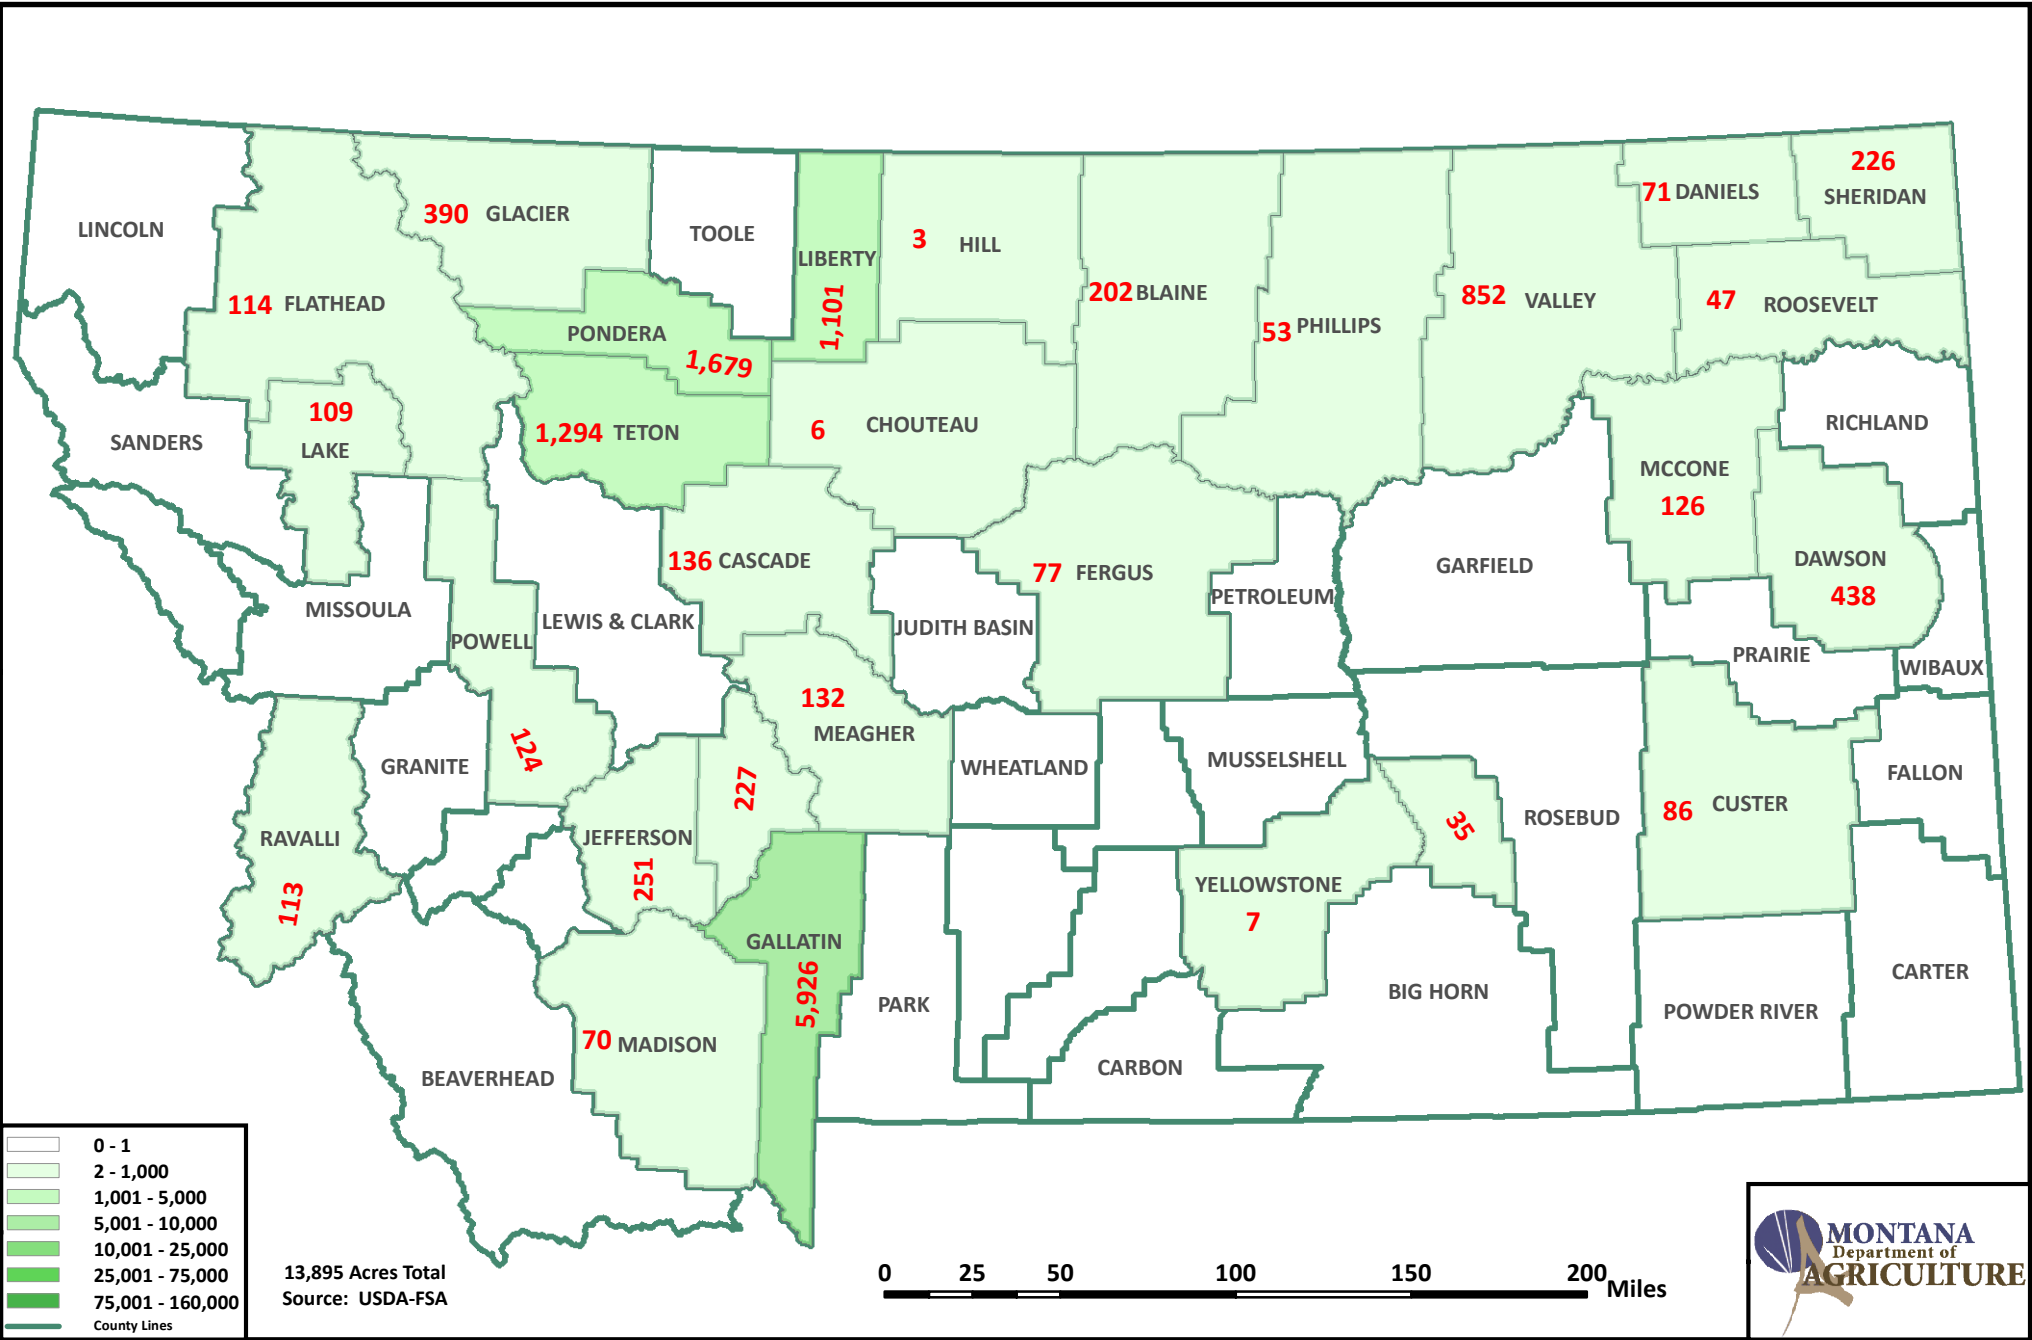

2013 MONTANA IRRIGATED PULSE CROP ACREAGE