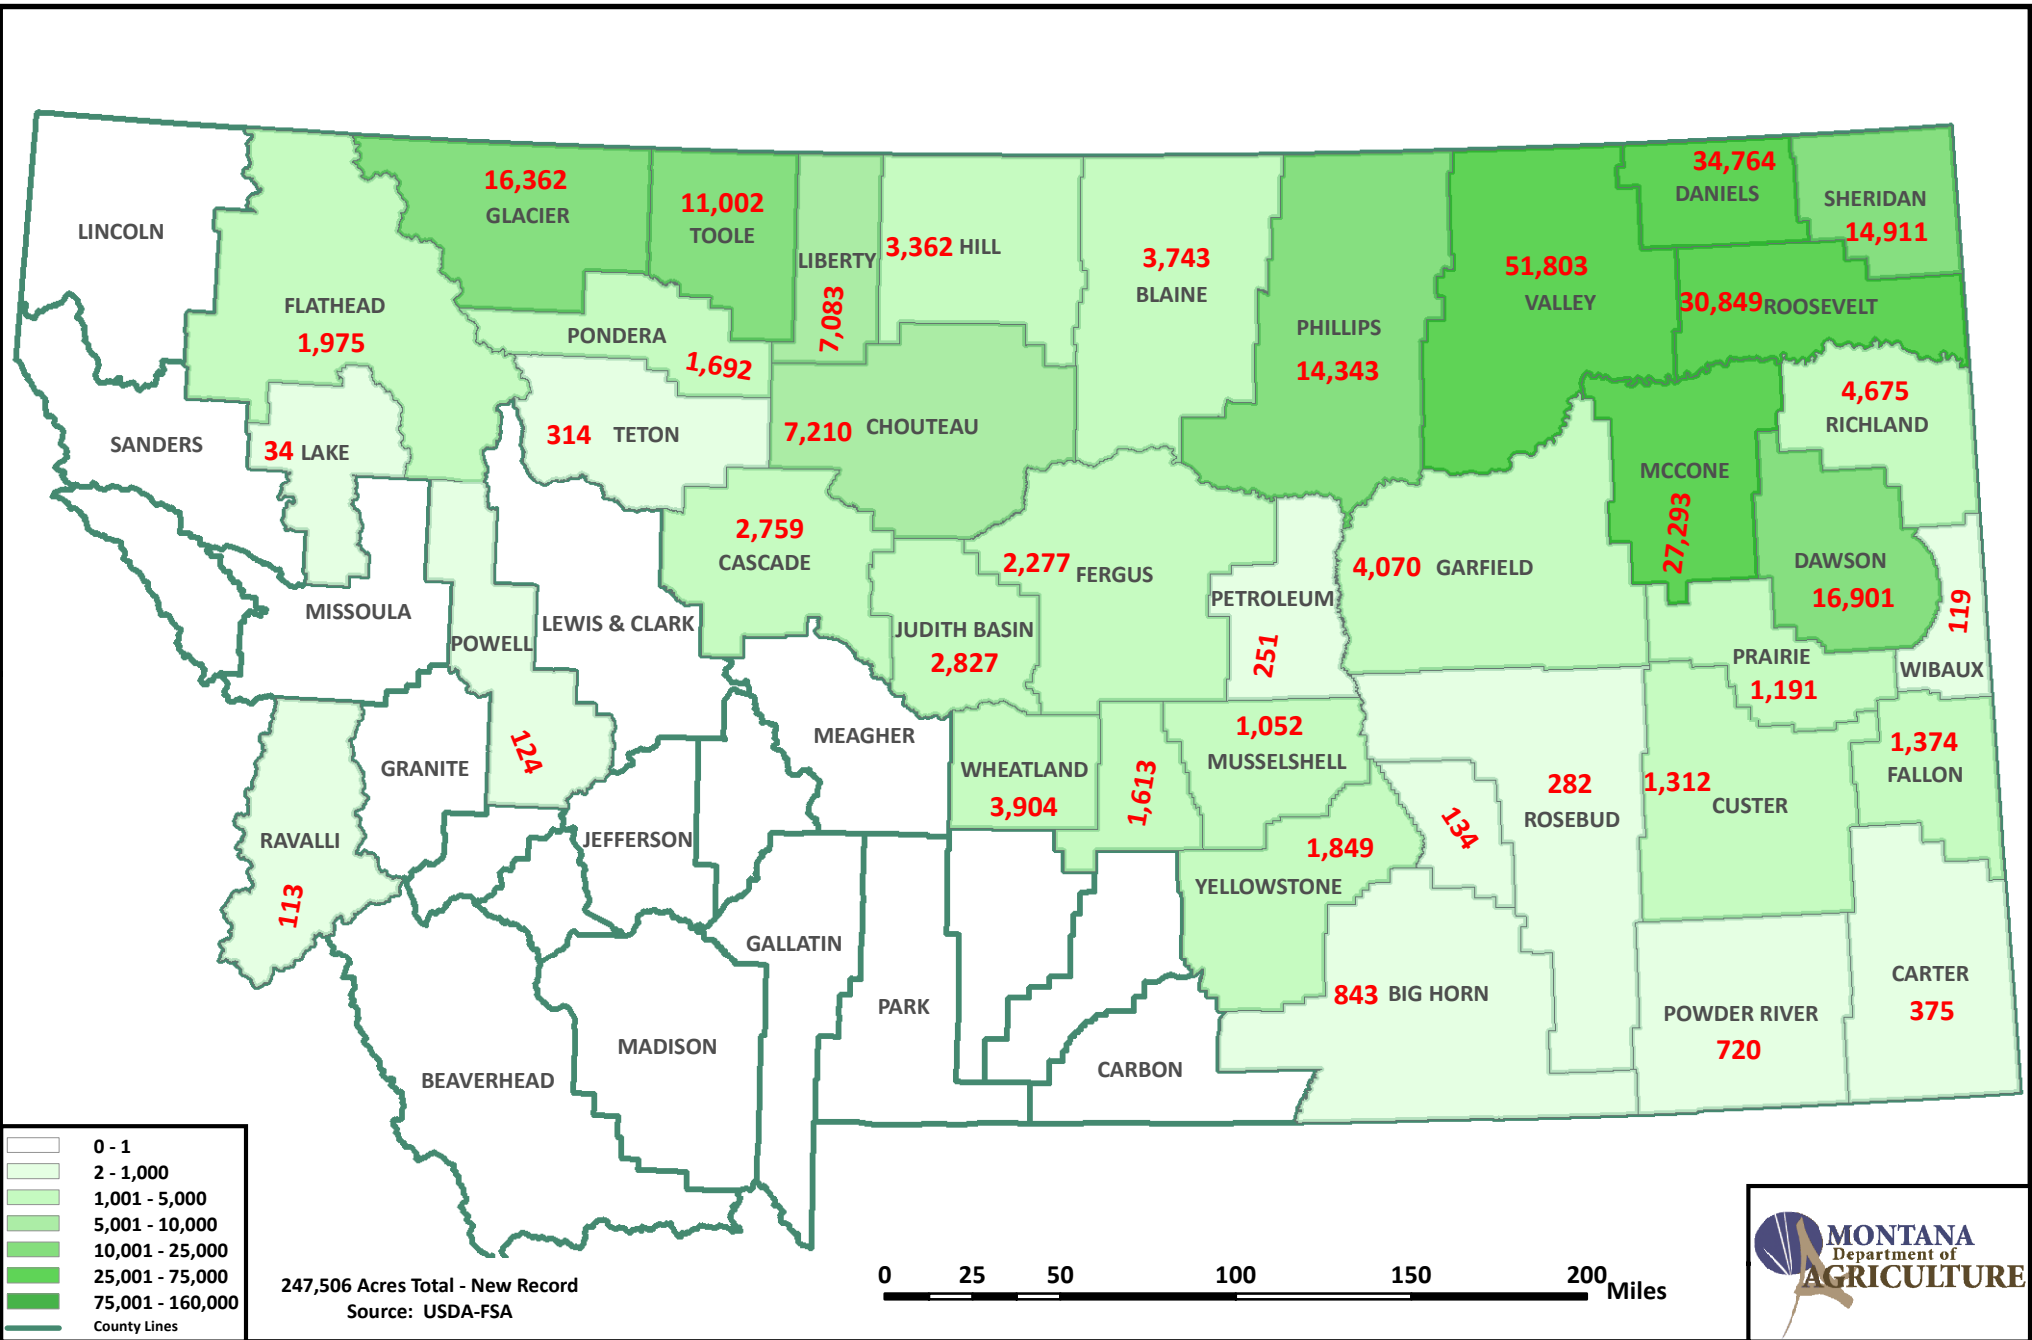

2013 MONTANA YELLOW PEA CROP ACREAGE (FOR GRAIN)