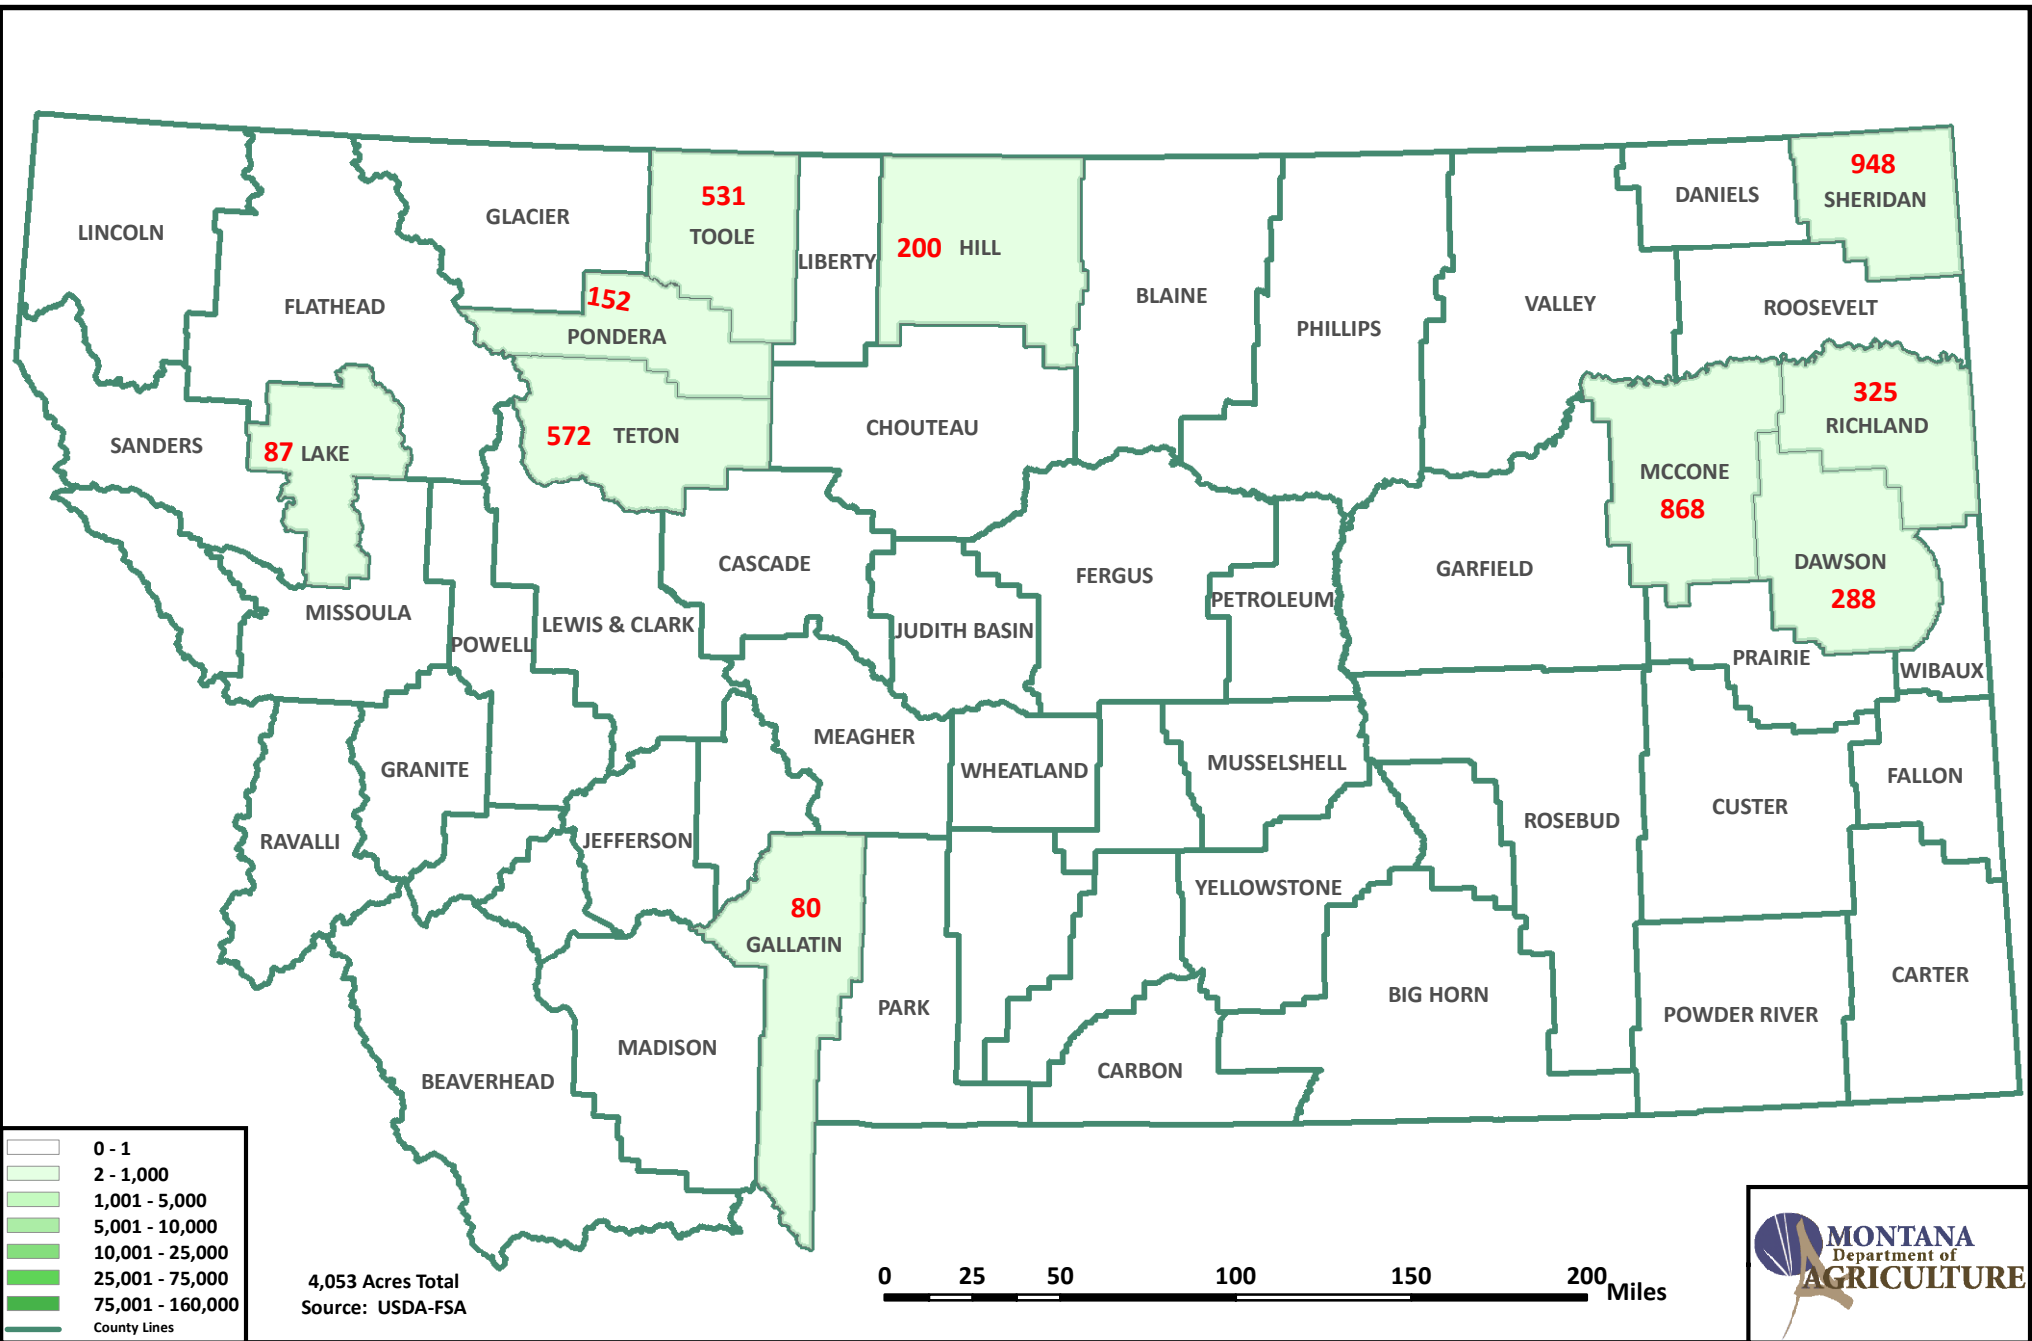

2013 MONTANA DESI CHICKPEA ACREAGE